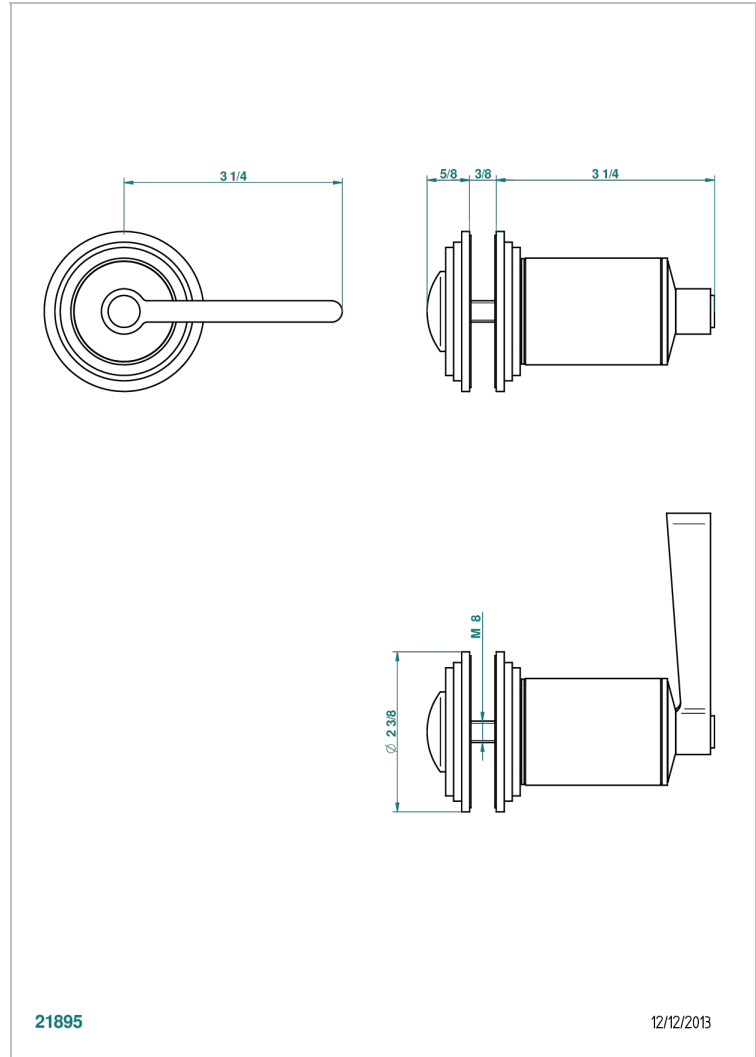

FAUBOURG WHITE PORCELAIN WITH LEVER

G2J-639V

Large door knob

THG[®]
PARIS

CHARACTERISTIC

- Faubourg White Porcelain with lever
- Large door knob

AVAILABLE FINITIONS

Antique nickel - H28
Black ceram - D30
Blush PVD - H62
Brass color PVD - H49
Brown bronze color PVD - F33
Gold color PVD - H52

Nickel color PVD - H55
Polished chrome (color finish) - A02
Polished chrome / Polished gold (color finish) - G02
Polished gold (color finish) - F01
Polished nickel - B01
Soft gold - F30

Soft matt gold - F31
Umber PVD - H66