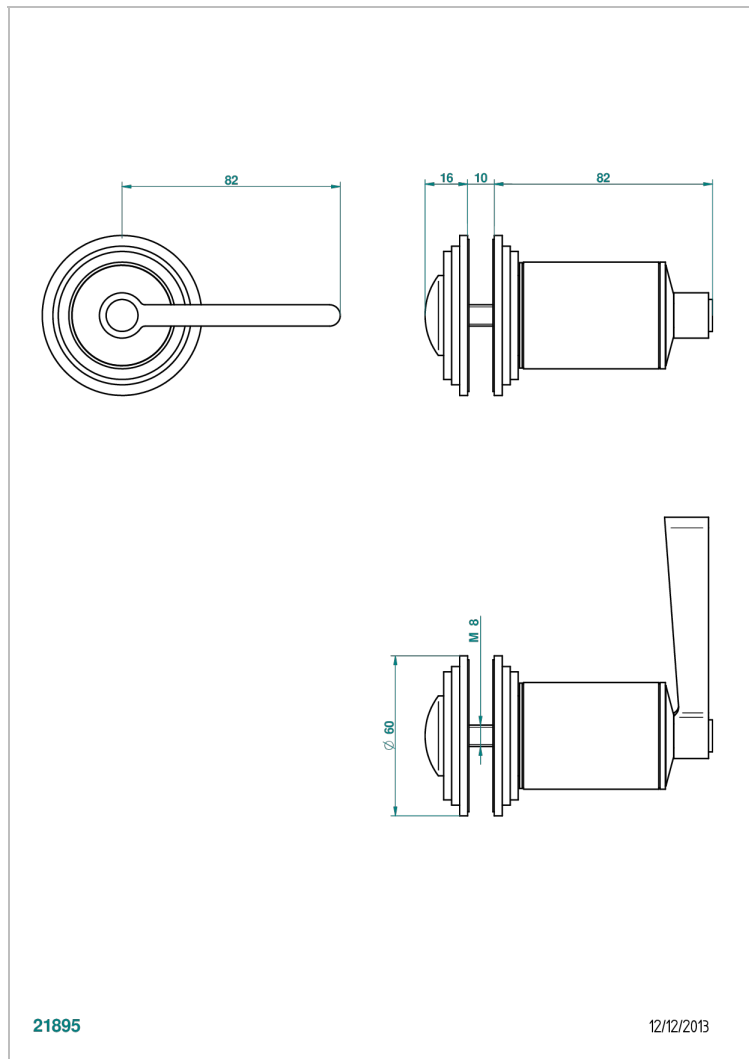

FAUBOURG WHITE PORCELAIN WITH LEVER

G2J-639V

Large door knob

THG[®]
PARIS

21895

12/12/2013

CHARACTERISTIC

- Faubourg White Porcelain with lever
- Large door knob

AVAILABLE FINITIONS

Antique nickel - H28
Black ceram - D30
Blush PVD - H62
Brass color PVD - H49
Brown bronze color PVD - F33
Gold color PVD - H52

Graphite PVD - H64
Matt Umber PVD - H67
Matt blush PVD - H60
Matt brass color PVD - H50
Matt brown bronze color PVD - F34
Matt chrome - C02