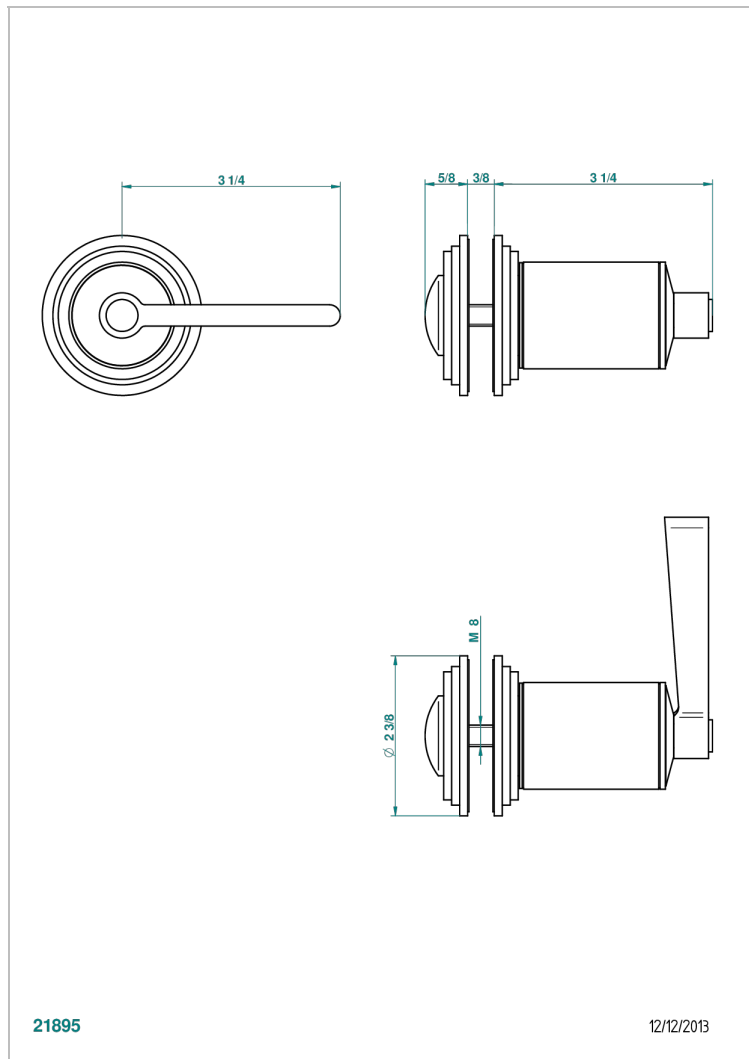

FAUBOURG WHITE PORCELAIN WITH LEVER

G2J-639V

Large door knob

THG[®]
PARIS

CHARACTERISTIC

- Faubourg White Porcelain with lever
- Large door knob

AVAILABLE FINITIONS

Antique nickel - H28
Black ceram - D30
Blush PVD - H62
Brass color PVD - H49
Brown bronze color PVD - F33
Gold color PVD - H52

Nickel color PVD - H55
Polished chrome (color finish) - A02
Polished chrome / Polished gold (color finish) - G02
Polished gold (color finish) - F01
Polished nickel - B01
Soft gold - F30

Soft matt gold - F31
Umber PVD - H66