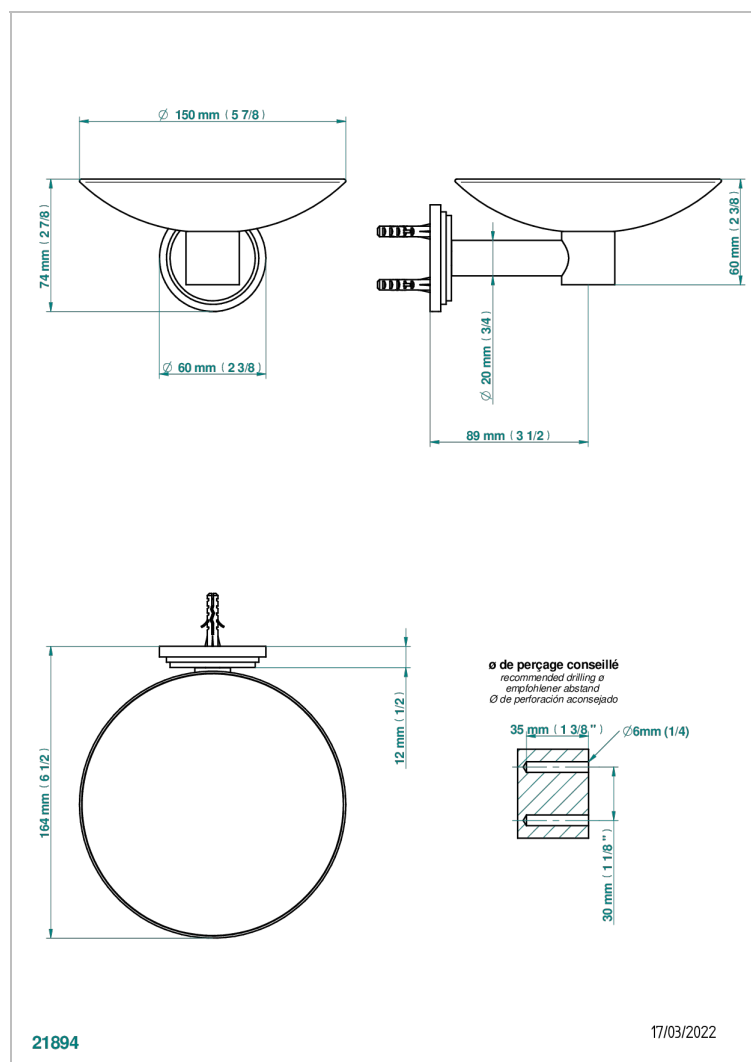

FAUBOURG METAL WITH LEVER HANDLES

G2U-546GM

Soap dish, wall mounted, 6" diameter

CHARACTERISTIC

- Faubourg Metal with lever handles
- Soap dish, wall mounted, 6" diameter

AVAILABLE FINITIONS

Black ceram - D30
Blush PVD - H62
Brass color PVD - H49
Brown bronze color PVD - F33
Chrome polished - A02
Chrome polished / gold polished - G02