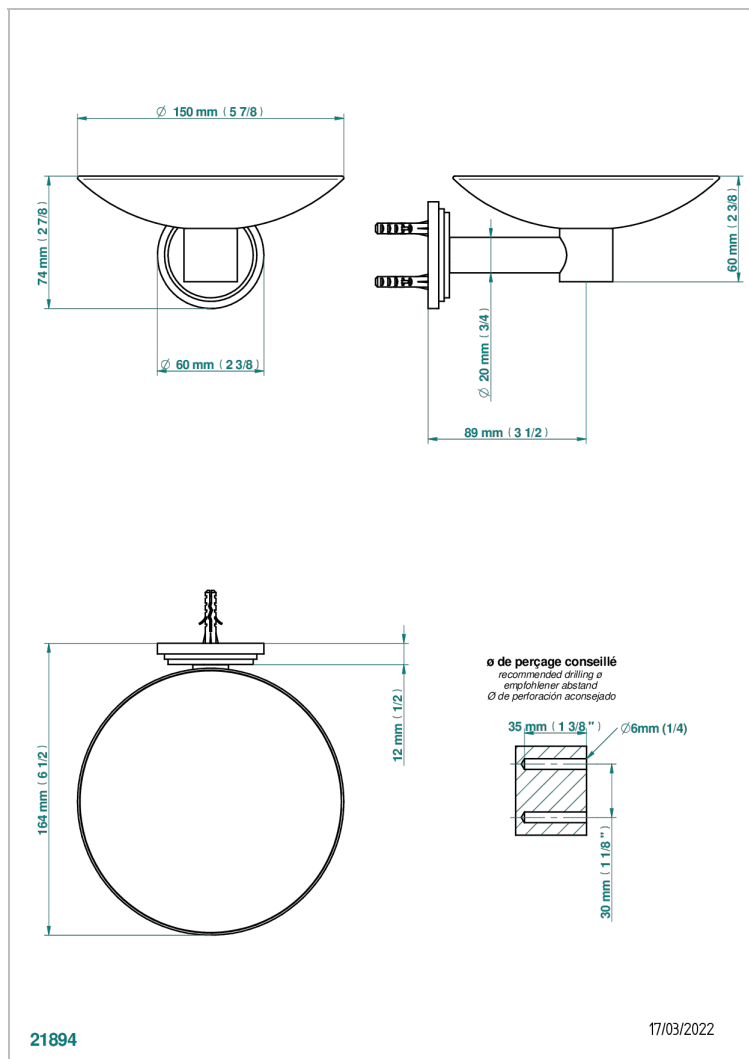

FAUBOURG METAL WITH LEVER

G2U-546GM

Wall mounted soap dish, ø 150 mm

THG[®]
PARIS

CHARACTERISTIC

- Faubourg Metal with lever
- Wall mounted soap dish, ø 150 mm

AVAILABLE FINITIONS

Antique nickel - H28
Black ceram - D30
Blush PVD - H62
Brass color PVD - H49
Brown bronze color PVD - F33
Gold color PVD - H52

Nickel color PVD - H55
Polished chrome (color finish) - A02
Polished chrome / Polished gold (color finish) - G02
Polished gold (color finish) - F01
Polished nickel - B01
Soft gold - F30

Soft matt gold - F31
Umber PVD - H66