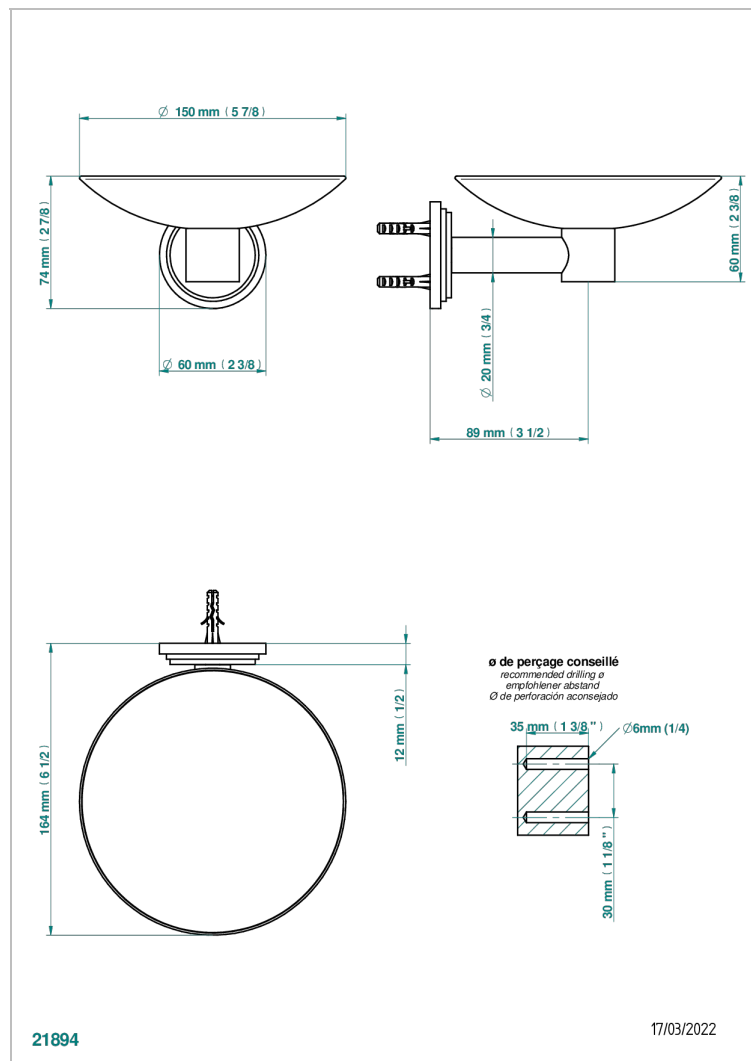

# FROUFROU WITH LEVER HANDLES

G2P-546GM

Soap dish, wall mounted, 6" diameter

21894

17/03/2022

## CHARACTERISTIC

- Froufrou with lever handles
- Soap dish, wall mounted, 6" diameter

Umber PVD - H66