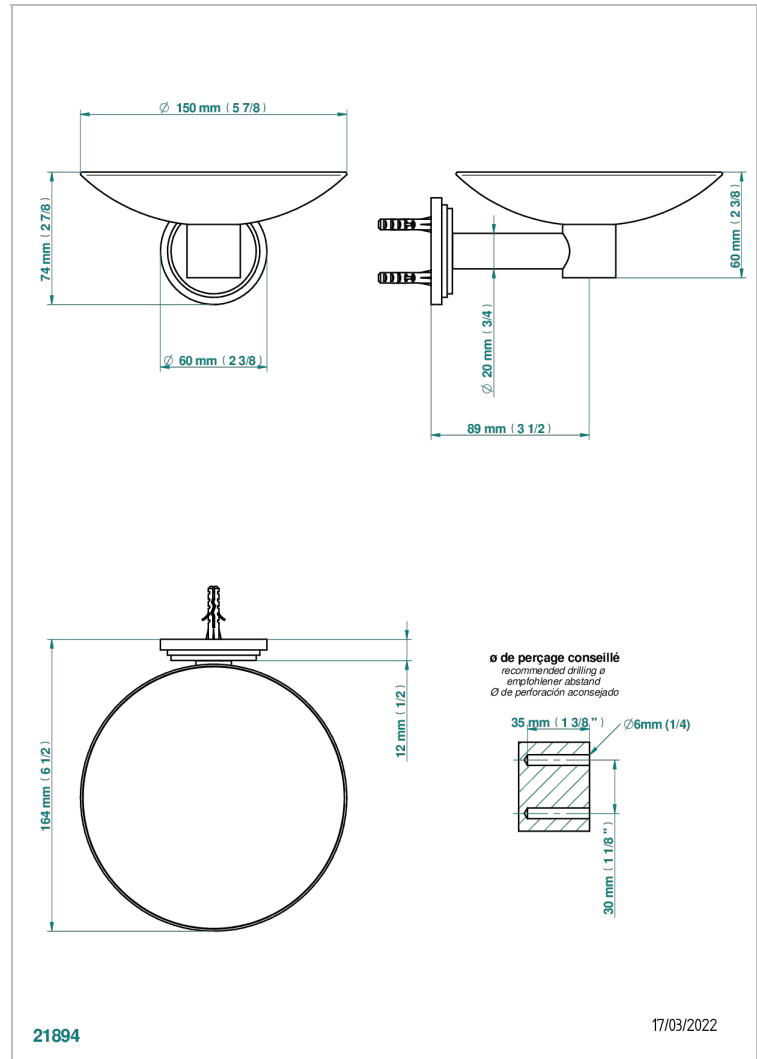

FAUBOURG BLACK PORCELAIN WITH LEVER HANDLES

G2M-546GM

Soap dish, wall mounted, 6" diameter

CHARACTERISTIC

- Faubourg Black Porcelain with lever handles
- Soap dish, wall mounted, 6" diameter

AVAILABLE FINITIONS