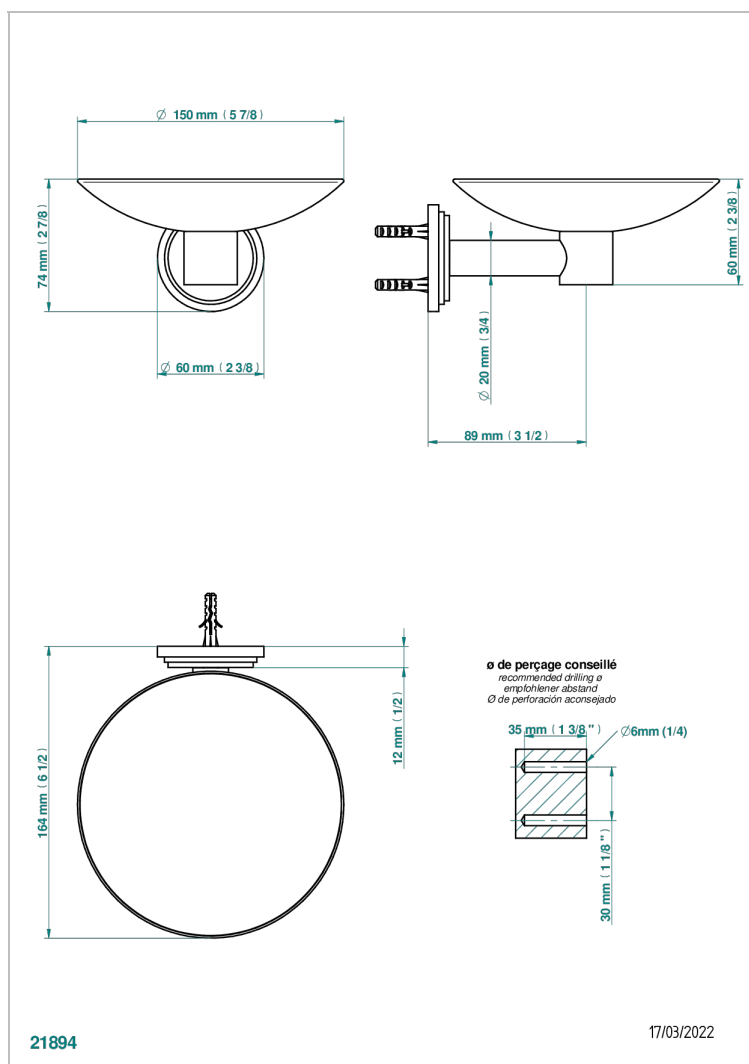

FAUBOURG BLACK PORCELAIN

G2L-546GM

Soap dish, wall mounted, 6" diameter

CHARACTERISTIC

- Faubourg Black Porcelain
- Soap dish, wall mounted, 6" diameter

AVAILABLE FINITIONS

Black ceram - D30
Blush PVD - H62
Brass color PVD - H49
Brown bronze color PVD - F33
Chrome polished - A02
Chrome polished / gold polished - G02