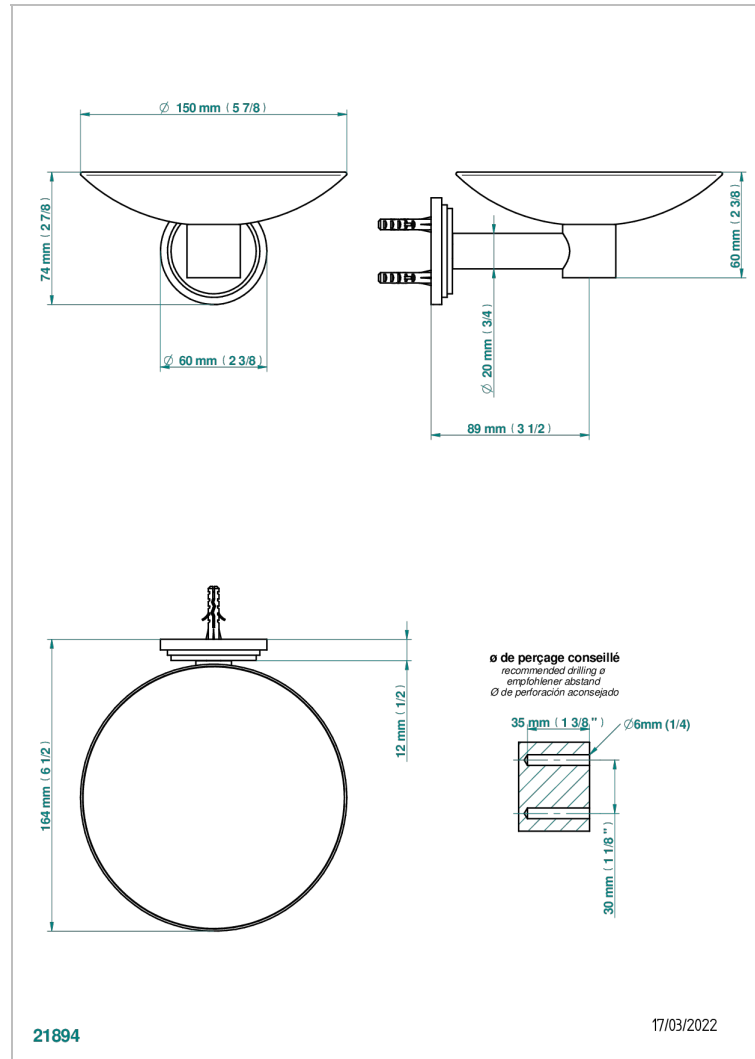

# FAUBOURG WHITE PORCELAIN

G2K-546GM

Soap dish, wall mounted, 6" diameter

## CHARACTERISTIC

- Faubourg White Porcelain
- Soap dish, wall mounted, 6" diameter