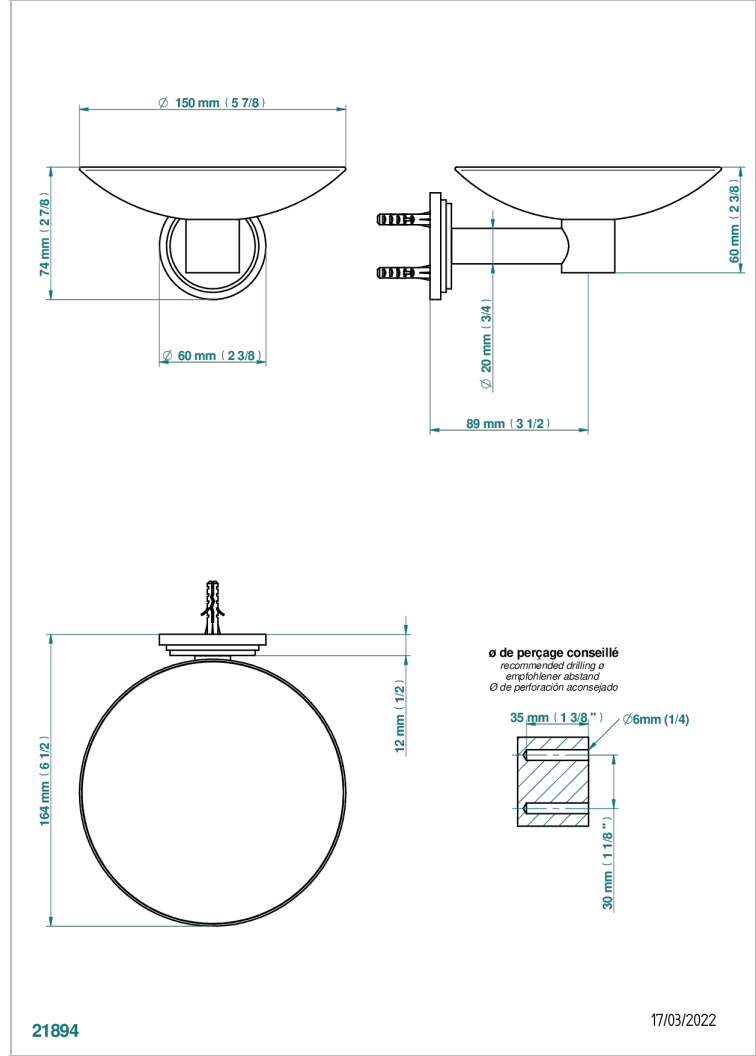

# FAUBOURG WHITE PORCELAIN WITH LEVER HANDLES

G2J-546GM

Soap dish, wall mounted, 6" diameter

## CHARACTERISTIC

- Faubourg White Porcelain with lever handles
- Soap dish, wall mounted, 6" diameter