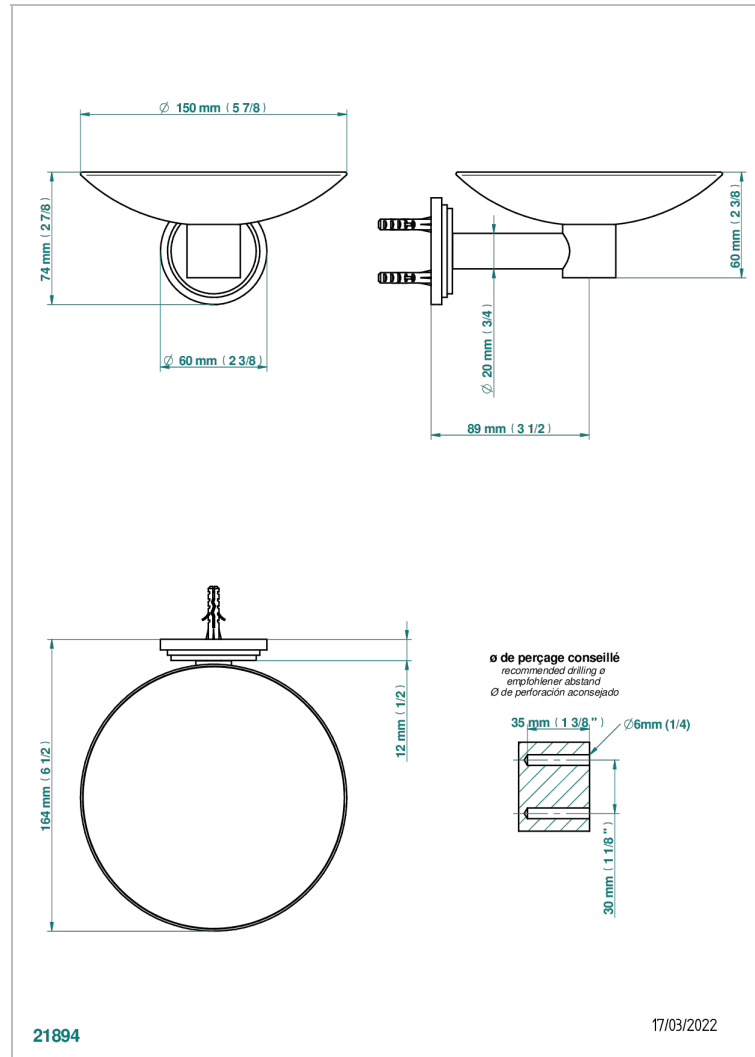

LE 9 NERO MARQUINA

G2I-546GM

Soap dish, wall mounted, 6" diameter

THG[®]
PARIS

CHARACTERISTIC

- Le 9 Nero Marquina
- Soap dish, wall mounted, 6" diameter

AVAILABLE FINITIONS

Black ceram - D30
Blush PVD - H62
Brass color PVD - H49
Brown bronze color PVD - F33
Chrome polished - A02
Chrome polished / gold polished - G02