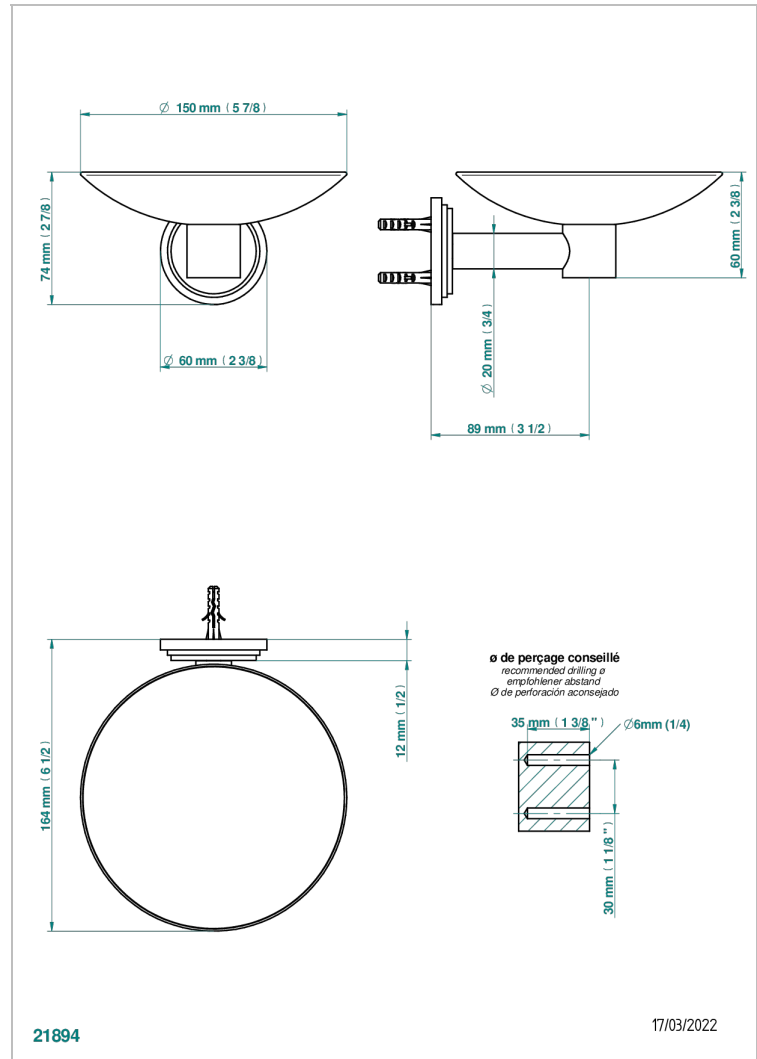

# LE 9 HOWLITE

G2H-546GM

Soap dish, wall mounted, 6" diameter

THG<sup>®</sup>  
PARIS

## CHARACTERISTIC

- Le 9 Howlite
- Soap dish, wall mounted, 6" diameter