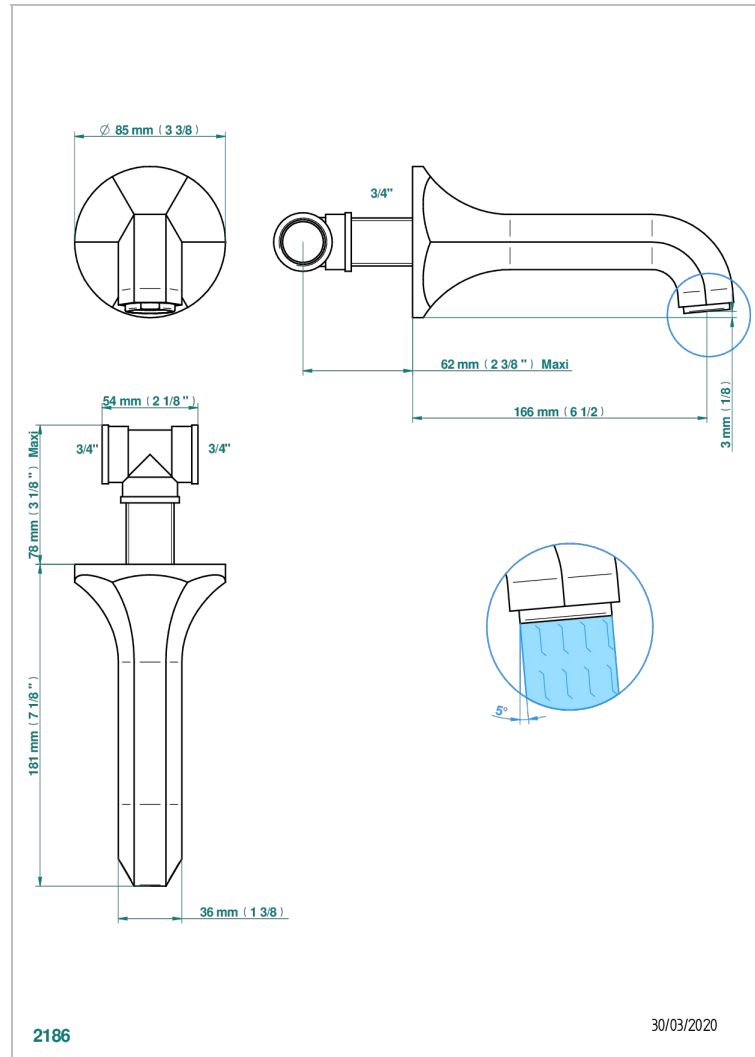

CHARLESTON WITH LEVER

G75-22G

Wall mounted bath spout, goliath

THG[®]
PARIS

CHARACTERISTIC

- Charleston with lever
- Wall mounted bath spout, goliath

TECHNICAL SPECS

- Recommandé : 3 bars (max. 5 bars) - Advised : 43,5 psi (max. 72 psi)
- Bec : 35 l/min à 3 bars
- Spout : 9.26 gpm at 43.5 psi

AVAILABLE FINITIONS

Antique nickel - H28
Black ceram - D30
Blush PVD - H62
Brass color PVD - H49
Brown bronze color PVD - F33
Gold color PVD - H52

Graphite PVD - H64
Lacquered light bronze - D01
Matt Umber PVD - H67
Matt blush PVD - H60
Matt brass color PVD - H50
Matt brown bronze color PVD - F34