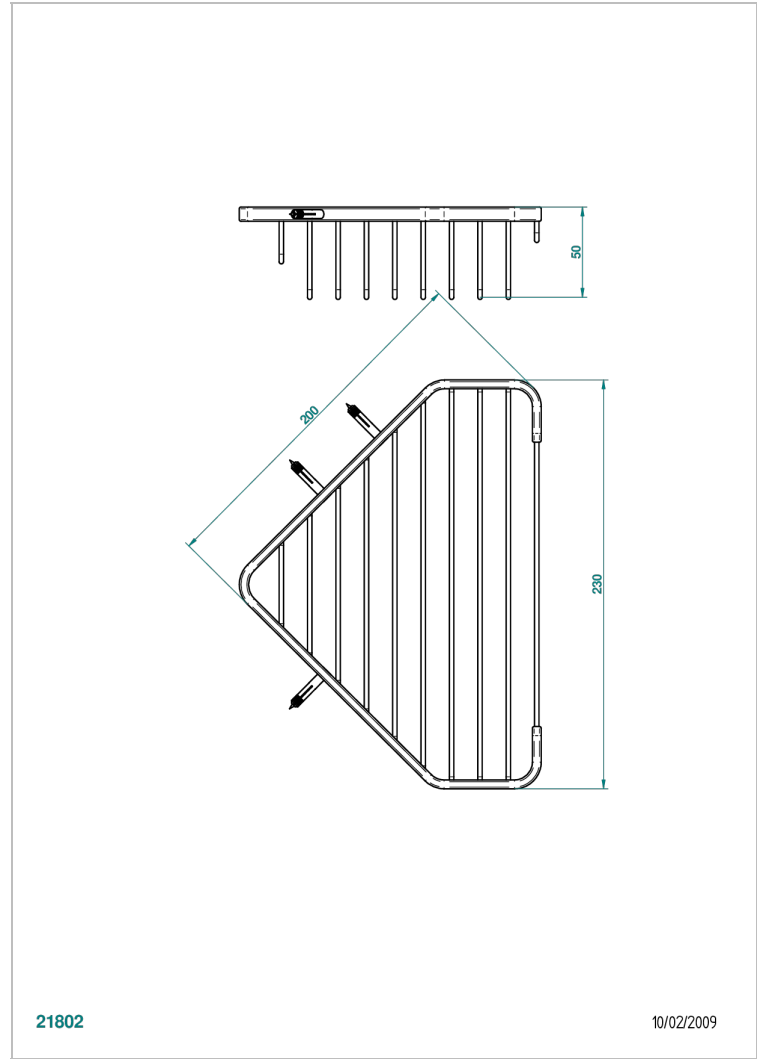

# GENERAL ITEMS

G00-3626

Corner soap dish no flange, 200 x 200 mm

THG<sup>®</sup>  
PARIS

21802

10/02/2009

## CHARACTERISTIC

- General Items
- Corner soap dish no flange, 200 x 200 mm