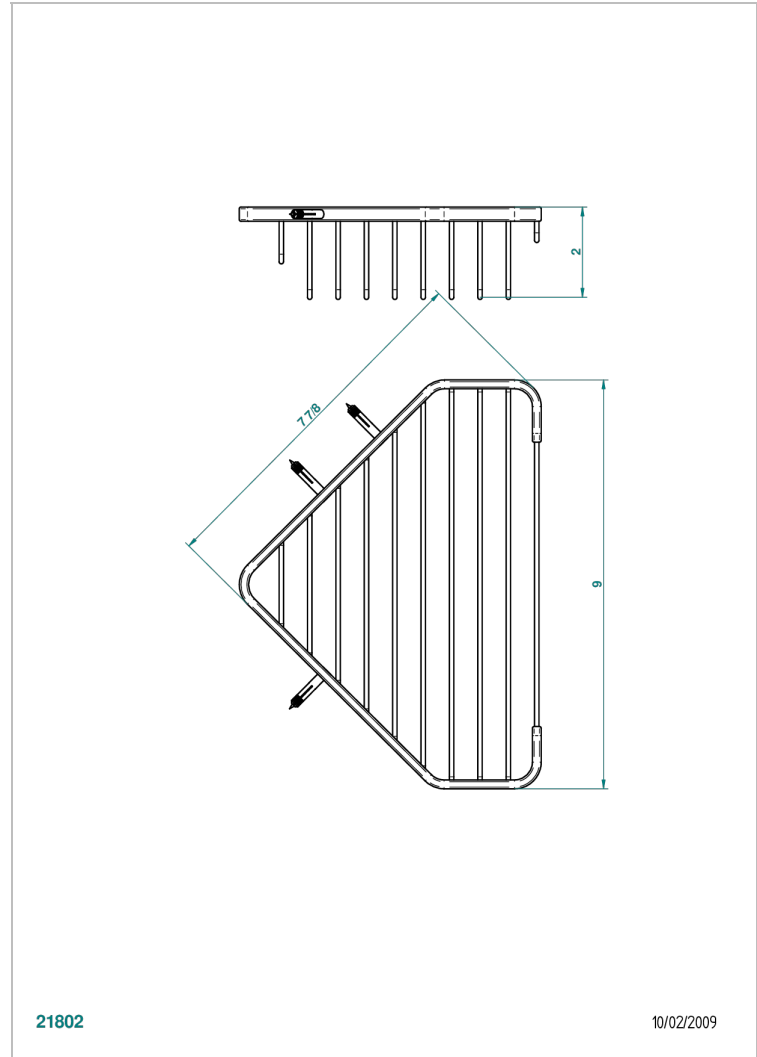

# GENERAL ITEMS

G00-3626

Corner soap dish no flange, 200 x 200 mm

## CHARACTERISTIC

- General Items
- Corner soap dish no flange, 200 x 200 mm