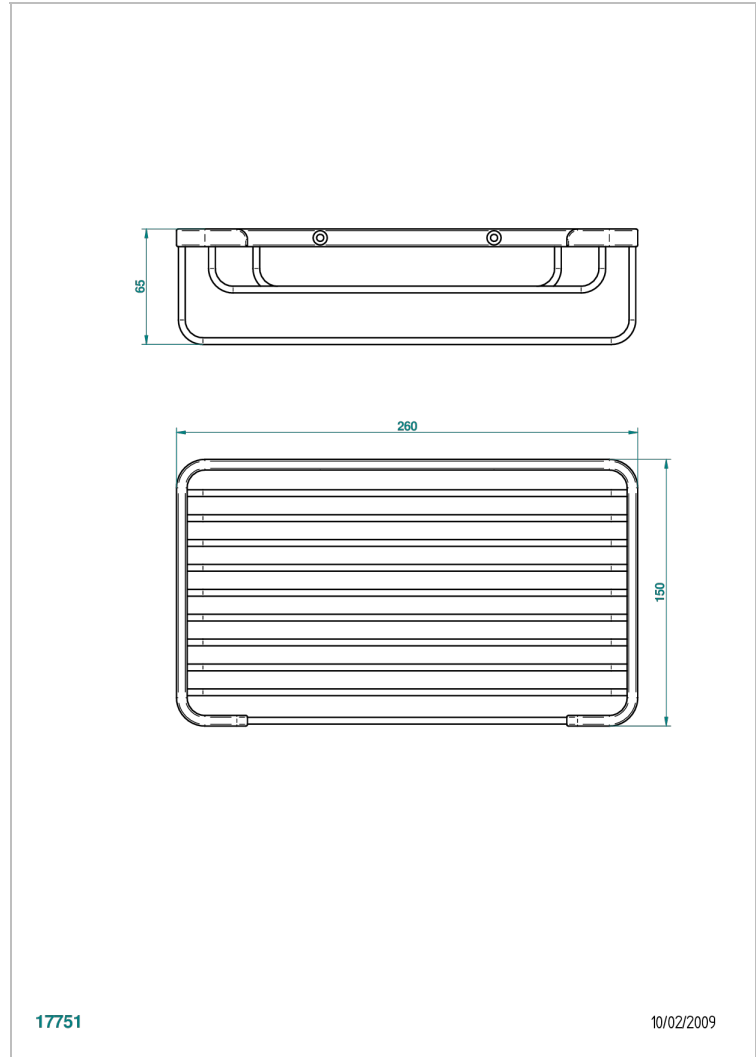

GENERAL ITEMS

G00-2626

Net soap dish without flange, 260 x 150 mm

17751

10/02/2009

CHARACTERISTIC

- General Items
- Net soap dish without flange, 260 x 150 mm

AVAILABLE FINITIONS