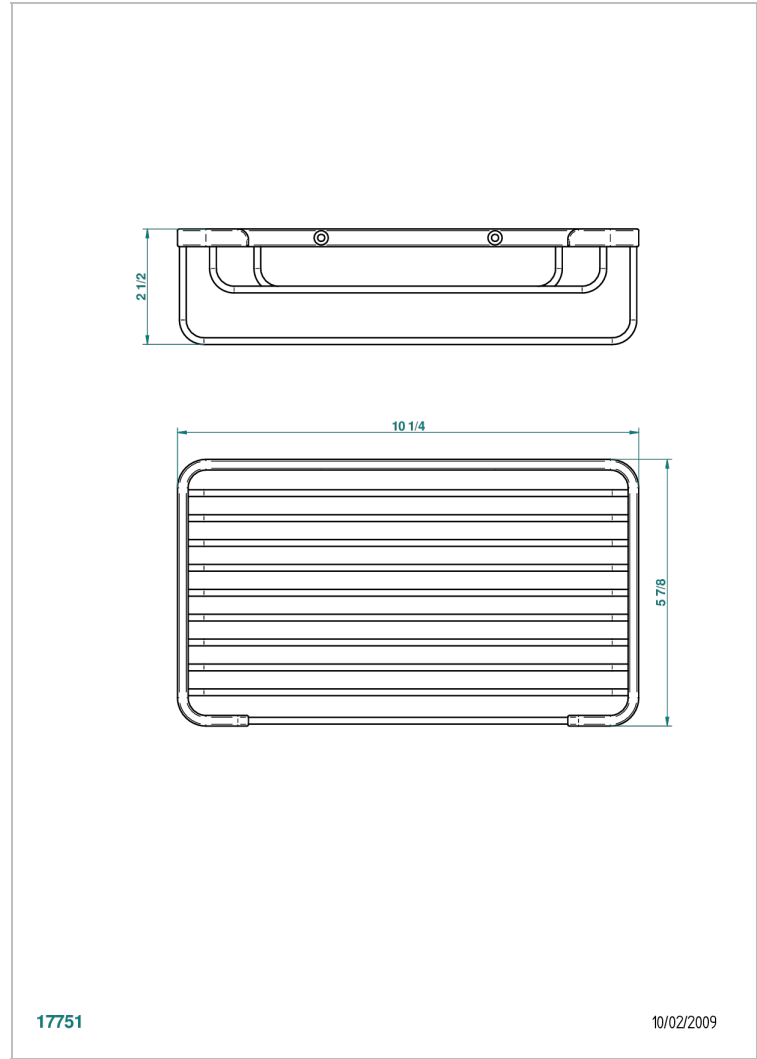

# GENERAL ITEMS

G00-2626

Net soap dish without flange, 260 x 150 mm

## CHARACTERISTIC

- General Items
- Net soap dish without flange, 260 x 150 mm