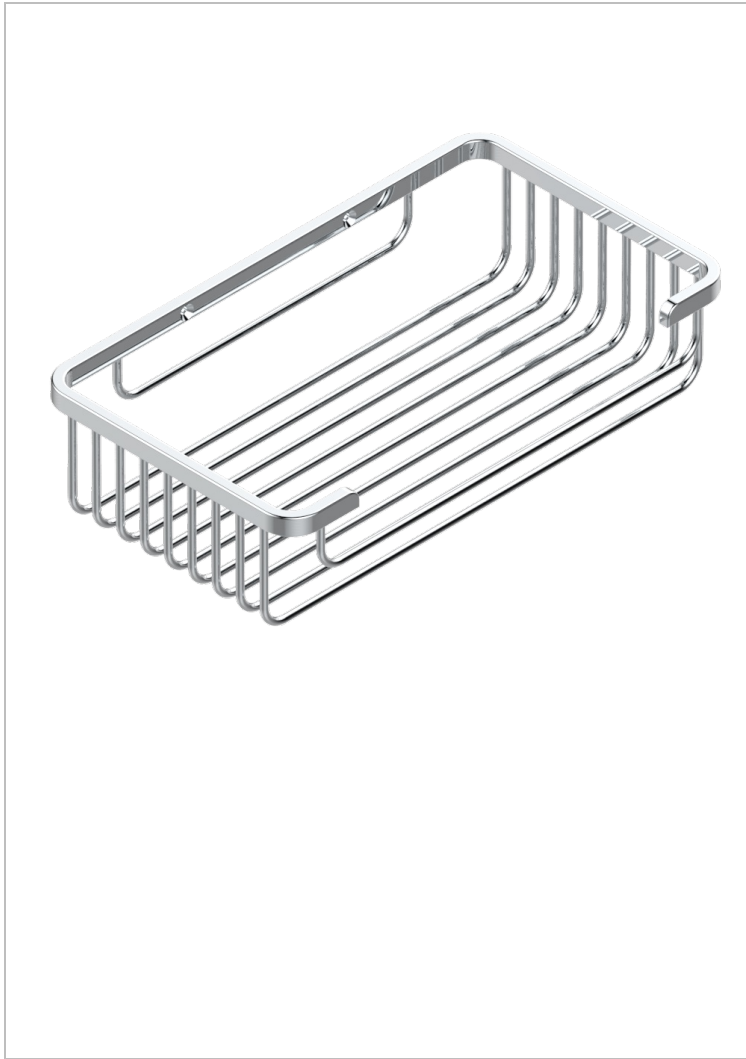

# GENERAL ITEMS

G00-2626

Net soap dish without flange, 260 x 150 mm

## CHARACTERISTIC

- General Items
- Net soap dish without flange, 260 x 150 mm