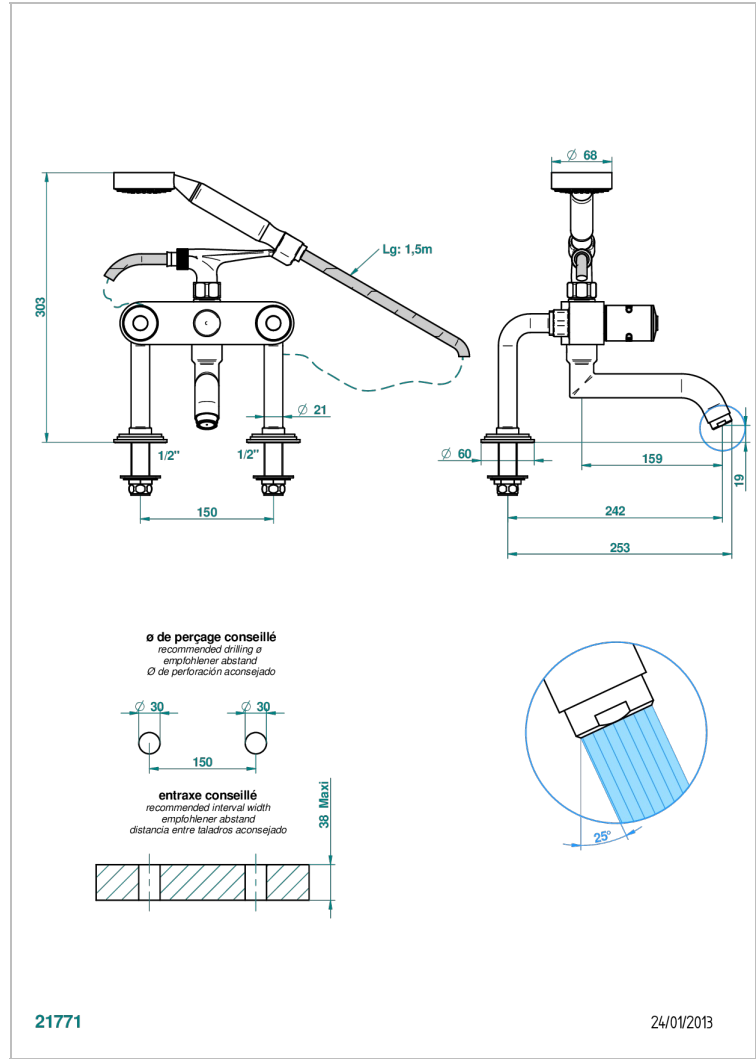

FAUBOURG WHITE PORCELAIN

G2K-13G

Rim mounted 2-hole bath/telephone shower mixer, shower and hose

THG[®]
PARIS

21771

24/01/2013

CHARACTERISTIC

- ACS : 21ACCLY034

TECHNICAL SPECS

- Recommandé : 3 bars (max. 5 bars) - Advised : 43,5 psi (max. 72 psi)
- Bec : 35 l/min à 3 bars - Douchette : 9,5 l/min à 3 bars
- Spout : 9.26 gpm at 43.5 psi - Handshower : 2.5 gpm at 43.5 psi