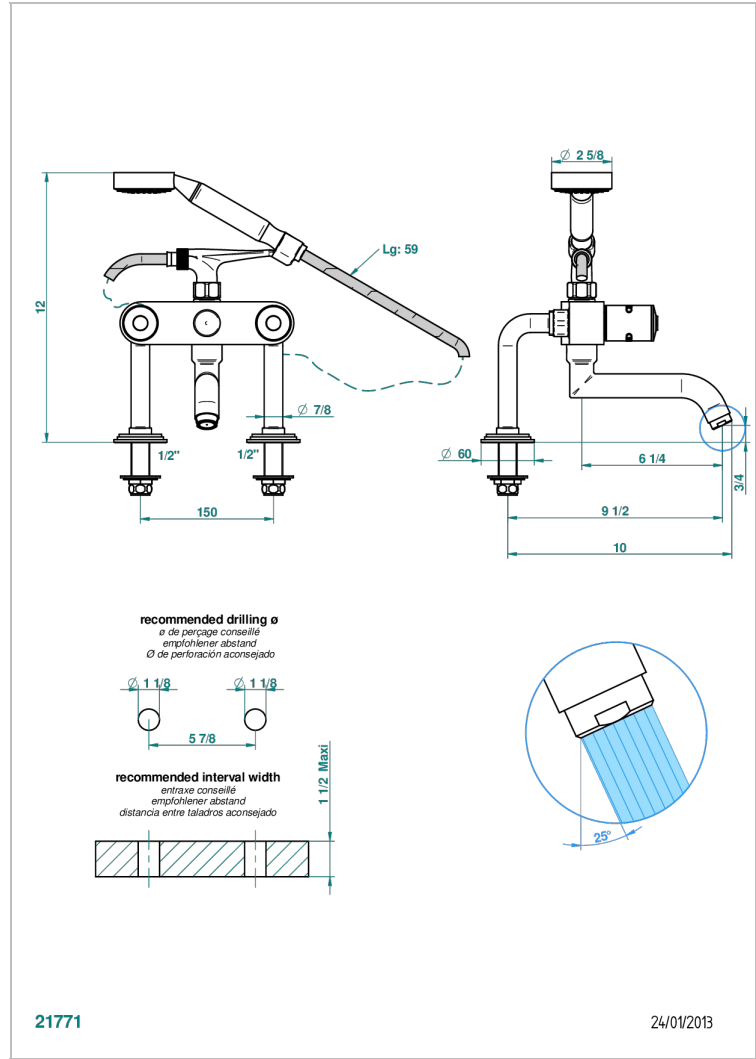

FAUBOURG WHITE PORCELAIN

G2K-13G

Rim mounted 2-hole bath/telephone shower mixer, shower and hose

CHARACTERISTIC

- ACS : 21ACCLY034

TECHNICAL SPECS

- Recommandé : 3 bars (max. 5 bars) - Advised : 43,5 psi (max. 72 psi)
- Bec : 35 l/min à 3 bars - Douchette : 9,5 l/min à 3 bars
- Spout : 9.26 gpm at 43.5 psi - Handshower : 2.5 gpm at 43.5 psi

STANDARDS

AVAILABLE FINITIONS

Antique nickel - H28
Black ceram - D30
Blush PVD - H62
Brass color PVD - H49
Brown bronze color PVD - F33
Gold color PVD - H52

Graphite PVD - H64
Matt Umber PVD - H67
Matt blush PVD - H60
Matt brass color PVD - H50
Matt brown bronze color PVD - F34
Matt chrome - C02