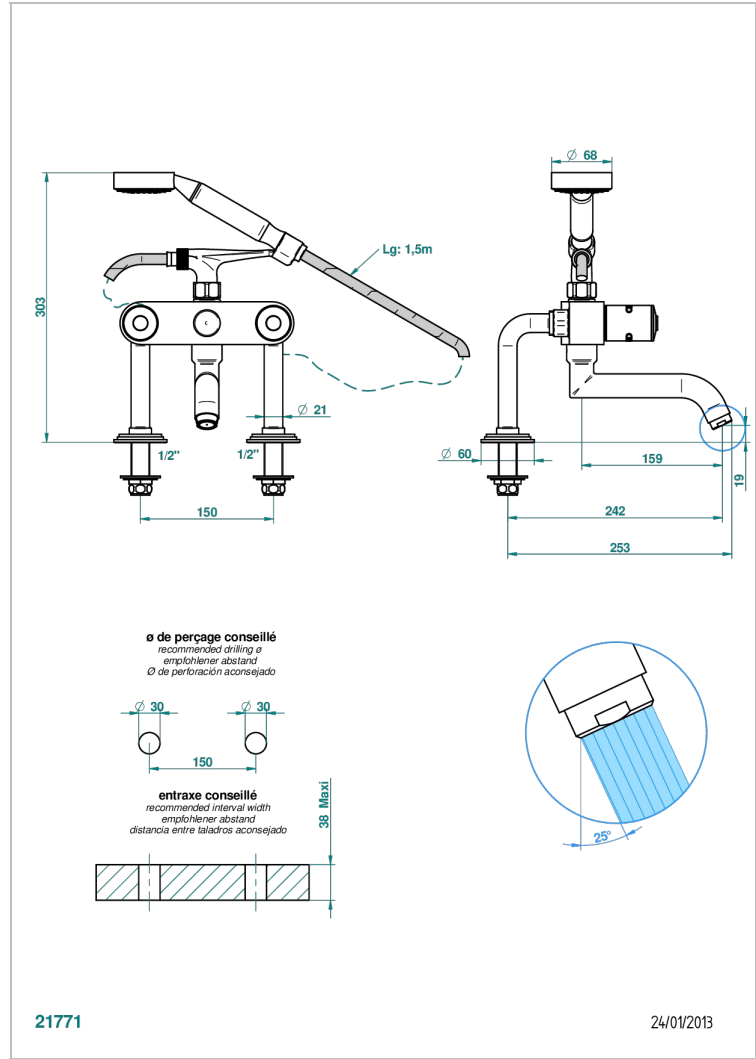

FAUBOURG WHITE PORCELAIN

G2K-13G

Rim mounted 2-hole bath/telephone shower mixer, shower and hose

THG[®]
PARIS

CHARACTERISTIC

- ACS : 21ACCLY034

TECHNICAL SPECS

- Recommandé : 3 bars (max. 5 bars) - Advised : 43,5 psi (max. 72 psi)
- Bec : 35 l/min à 3 bars - Douchette : 9,5 l/min à 3 bars
- Spout : 9.26 gpm at 43.5 psi - Handshower : 2.5 gpm at 43.5 psi

STANDARDS

AVAILABLE FINITIONS

Antique nickel - H28
Black ceram - D30
Blush PVD - H62
Brass color PVD - H49
Brown bronze color PVD - F33
Gold color PVD - H52

Graphite PVD - H64
Matt Umber PVD - H67
Matt blush PVD - H60
Matt brass color PVD - H50
Matt brown bronze color PVD - F34
Matt chrome - C02