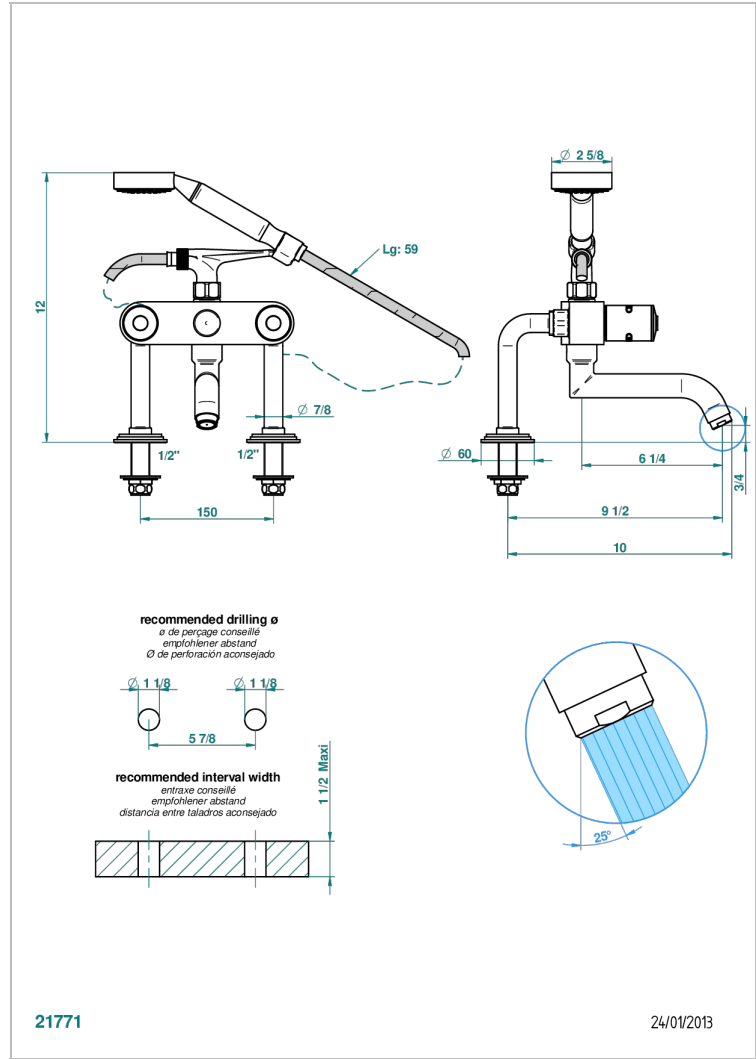

# FAUBOURG WHITE PORCELAIN

G2K-13G

Rim mounted 2-hole bath/telephone shower mixer, shower and hose

## CHARACTERISTIC

- ACS : 21ACCLY034

## TECHNICAL SPECS

- Recommandé : 3 bars (max. 5 bars) - Advised : 43,5 psi (max. 72 psi)
- Bec : 35 l/min à 3 bars - Douchette : 9,5 l/min à 3 bars
- Spout : 9.26 gpm at 43.5 psi - Handshower : 2.5 gpm at 43.5 psi