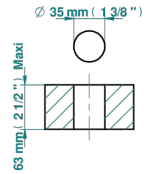

21745

18/03/2024

CHARACTERISTIC

- Faubourg Metal
- 2-function deck diverter with trim

AVAILABLE FINITIONS

Black ceram - D30
Blush PVD - H62
Brass color PVD - H49
Brown bronze color PVD - F33
Chrome polished - A02
Chrome polished / gold polished - G02

Gold color PVD - H52
Gold mat - F07
Gold polished - F01
Graphite PVD - H64
Matt Umber PVD - H67
Matt blush PVD - H60

Matt brass color PVD - H50
Matt brown bronze color PVD - F34
Matt chrome (American satin) - C02
Matt gold color PVD - H53
Matt graphite PVD - H65
Matt nickel (American satin) - C01

Matt nickel color PVD - H56
Natural smoked Brass - A13
Nickel antique / Sovereign - H28
Nickel color PVD - H55
Nickel polished - B01
Soft gold - F30

Soft matt gold - F31
Umber PVD - H66