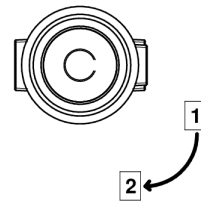

21745

18/03/2024

CHARACTERISTIC

- Faubourg Metal
- 2-function deck diverter with trim

AVAILABLE FINITIONS

Black ceram - D30
Blush PVD - H62
Brass color PVD - H49
Brown bronze color PVD - F33
Chrome polished - A02
Chrome polished / gold polished - G02

Gold color PVD - H52
Gold mat - F07
Gold polished - F01
Graphite PVD - H64
Matt Umber PVD - H67
Matt blush PVD - H60

Matt brass color PVD - H50
Matt brown bronze color PVD - F34
Matt chrome (American satin) - C02
Matt gold color PVD - H53
Matt graphite PVD - H65
Matt nickel (American satin) - C01

Matt nickel color PVD - H56
Natural smoked Brass - A13
Nickel antique / Sovereign - H28
Nickel color PVD - H55
Nickel polished - B01
Soft gold - F30

Soft matt gold - F31
Umber PVD - H66