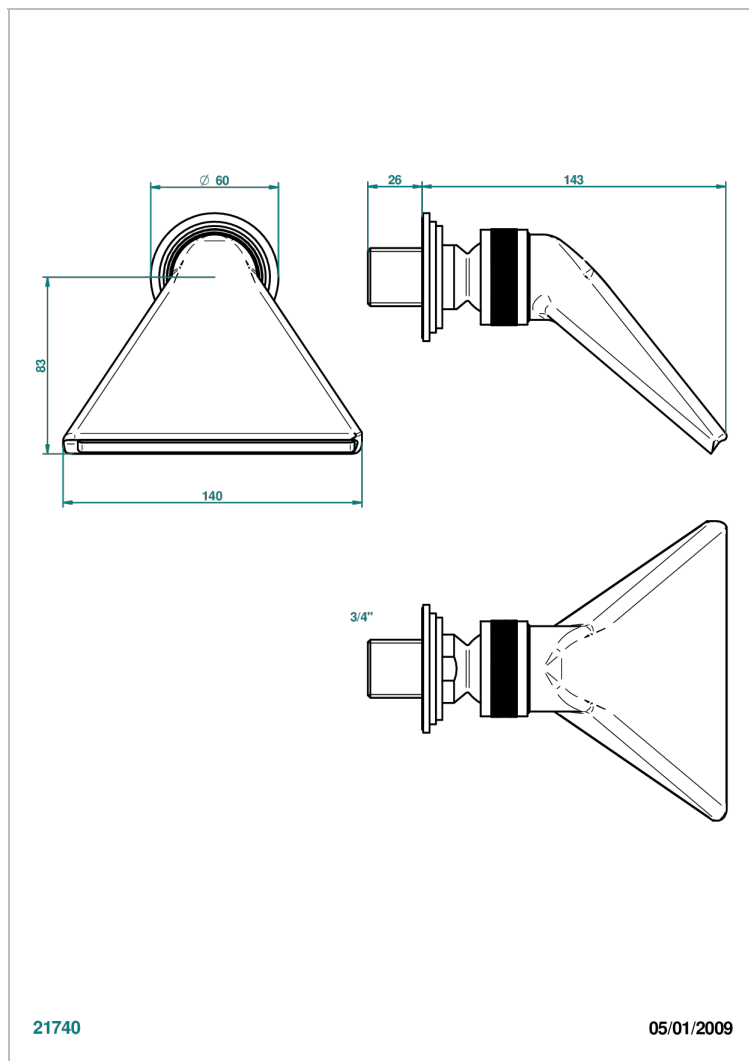

FAUBOURG METAL WITH LEVER

G2U-3640

Sports shower head 3/4"

THG[®]
PARIS

CHARACTERISTIC

- Faubourg Metal with lever
- Sports shower head 3/4"

AVAILABLE FINITIONS

Antique nickel - H28
Black ceram - D30
Blush PVD - H62
Brass color PVD - H49
Brown bronze color PVD - F33
Gold color PVD - H52