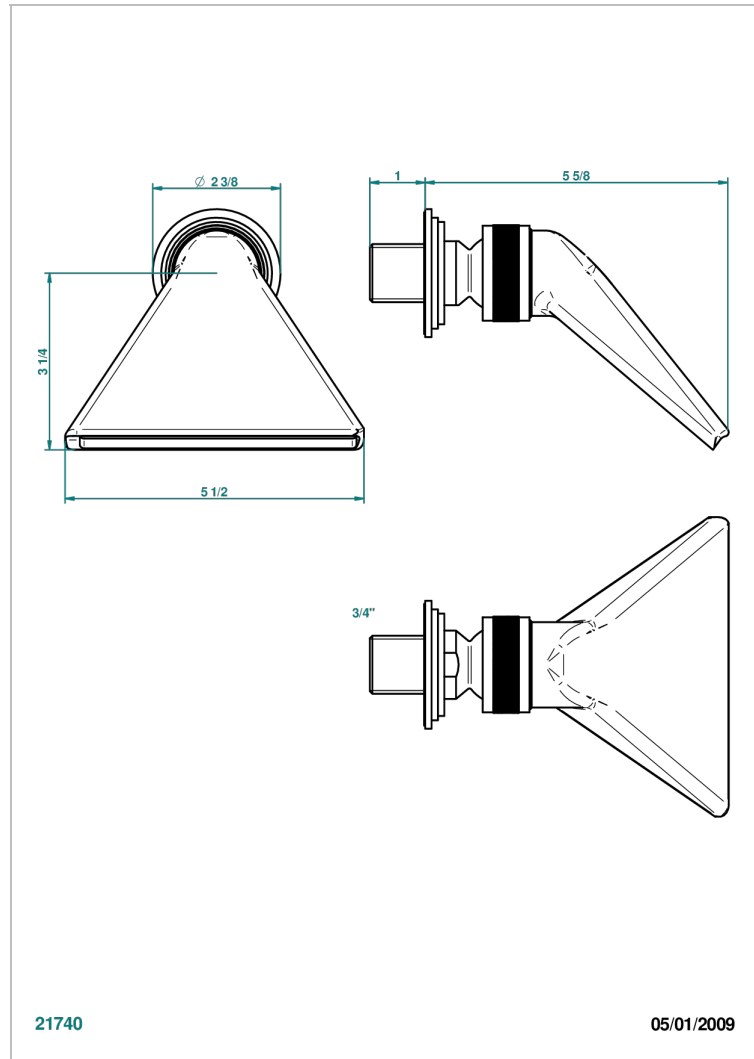

FAUBOURG METAL WITH LEVER

G2U-3640

Sports shower head 3/4"

THG[®]
PARIS

CHARACTERISTIC

- Faubourg Metal with lever
- Sports shower head 3/4"

AVAILABLE FINITIONS

Antique nickel - H28
Black ceram - D30
Blush PVD - H62
Brass color PVD - H49
Brown bronze color PVD - F33
Gold color PVD - H52