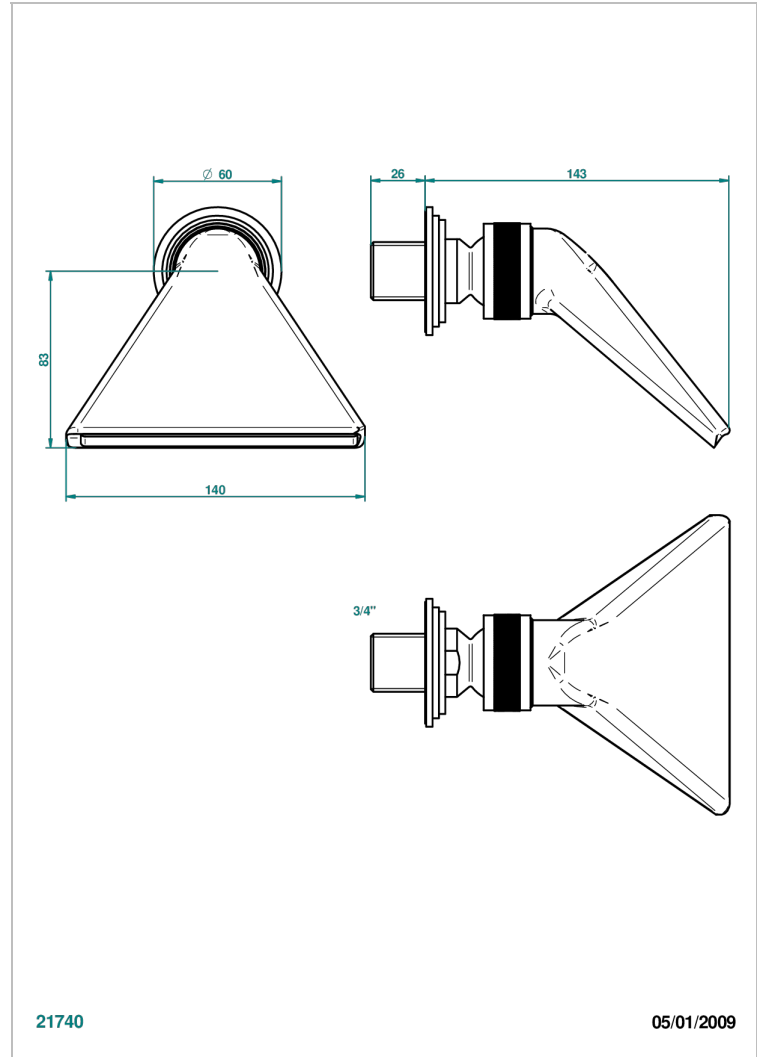

FRIVOLE WITH LEVER

G2S-3640

Sports shower head 3/4"

THG[®]
PARIS

CHARACTERISTIC

- Frivole with lever
- Sports shower head 3/4"

AVAILABLE FINITIONS

Antique nickel - H28
Black ceram - D30
Blush PVD - H62
Brass color PVD - H49
Brown bronze color PVD - F33
Gold color PVD - H52