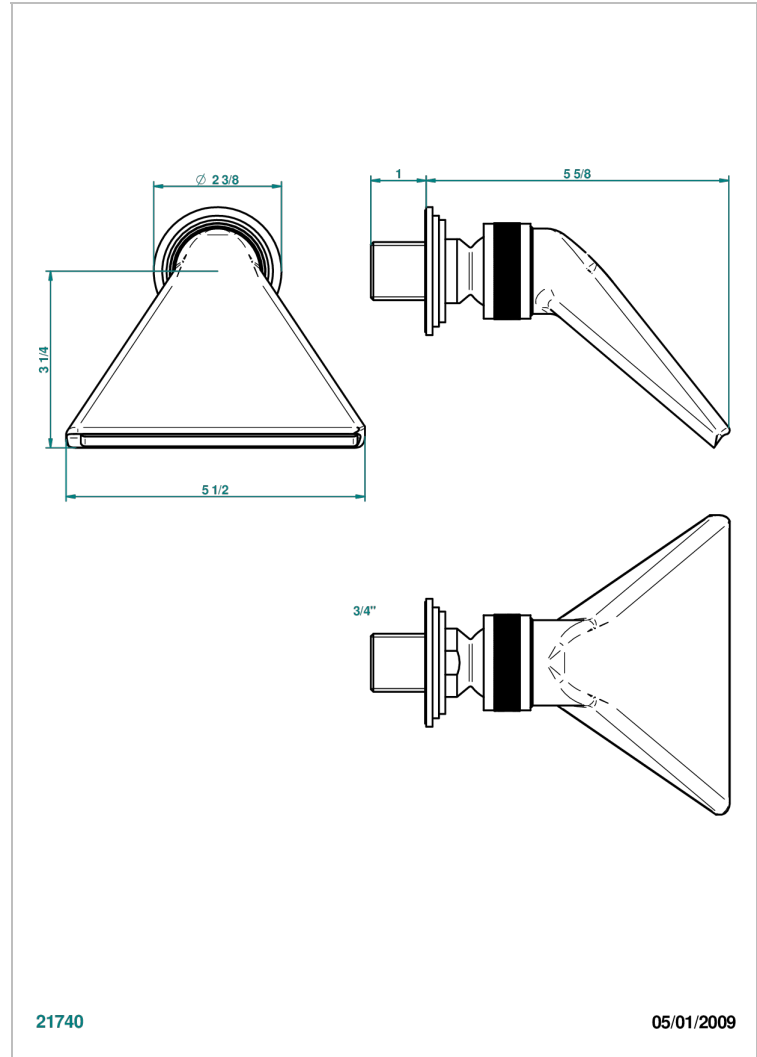

FRIVOLE WITH LEVER

G2S-3640

Sports shower head 3/4"

THG[®]
PARIS

CHARACTERISTIC

- Frivole with lever
- Sports shower head 3/4"

AVAILABLE FINITIONS

Antique nickel - H28
Black ceram - D30
Blush PVD - H62
Brass color PVD - H49
Brown bronze color PVD - F33
Gold color PVD - H52