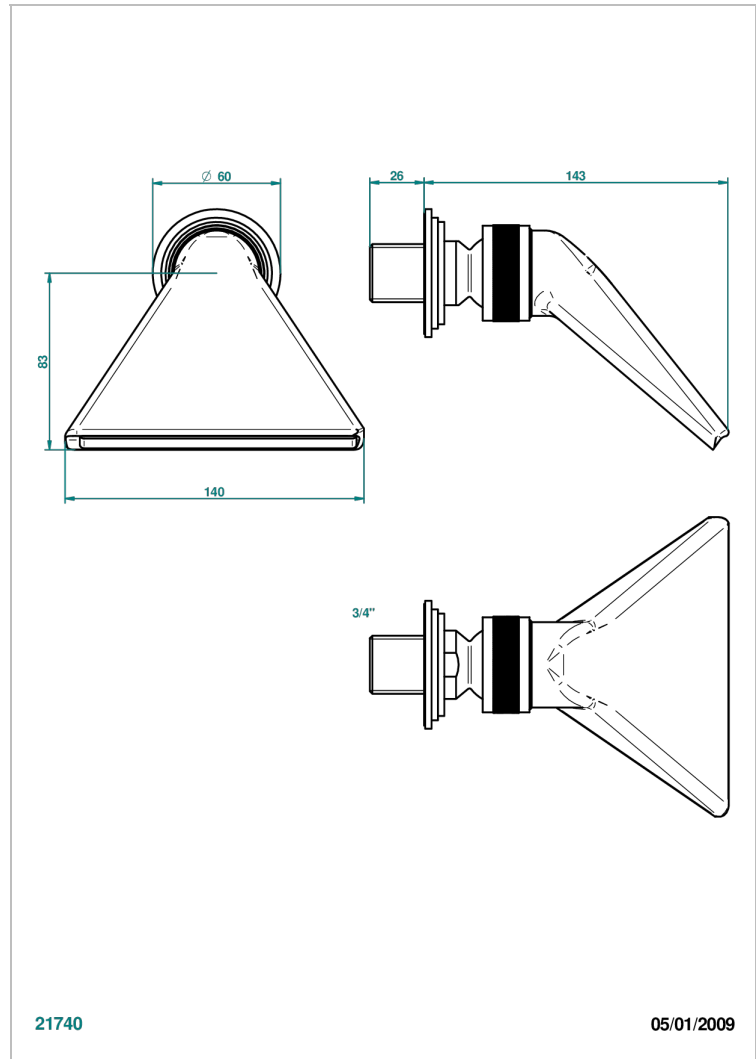

FRIVOLE WITH LEVER

G2S-3640

3/4"运动淋浴

THG[®]
PARIS

特色

- Frivole with lever
- 3/4"运动淋浴

可选饰面

Black ceram - D30
Blush PVD - H62
Graphite PVD - H64
Matt Umber PVD - H67
Matt blush PVD - H60
Matt graphite PVD - H65