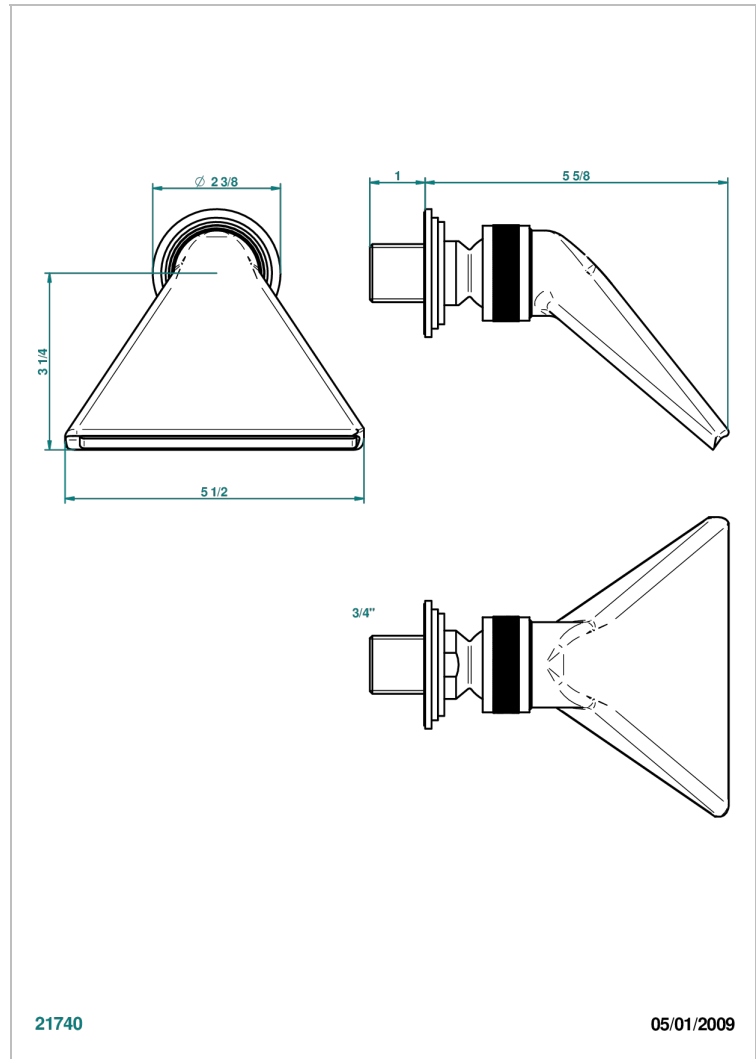

FRIVOLE WITH LEVER

G2S-3640

3/4"运动淋浴

THG[®]
PARIS

特色

- Frivole with lever
- 3/4"运动淋浴

可选饰面

Black ceram - D30
Blush PVD - H62
Graphite PVD - H64
Matt Umber PVD - H67
Matt blush PVD - H60
Matt graphite PVD - H65