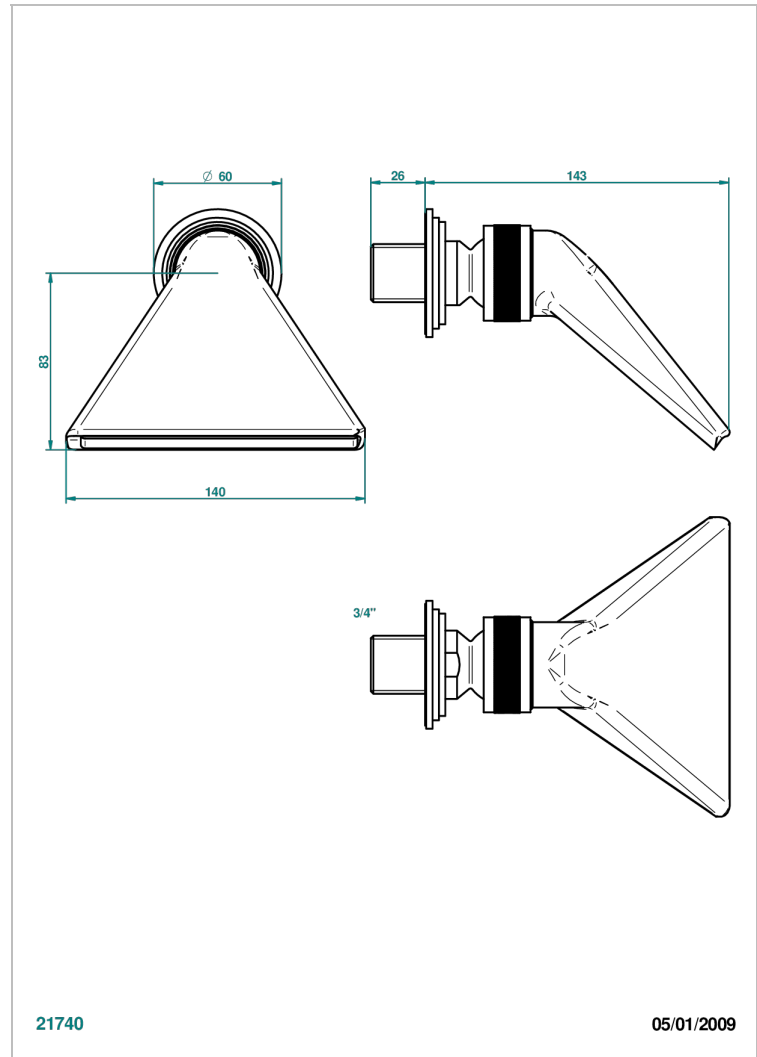

FRIVOLE

G2R-3640

Sports shower head 3/4"

THG[®]
PARIS

21740

05/01/2009

CHARACTERISTIC

- Frivole
- Sports shower head 3/4"