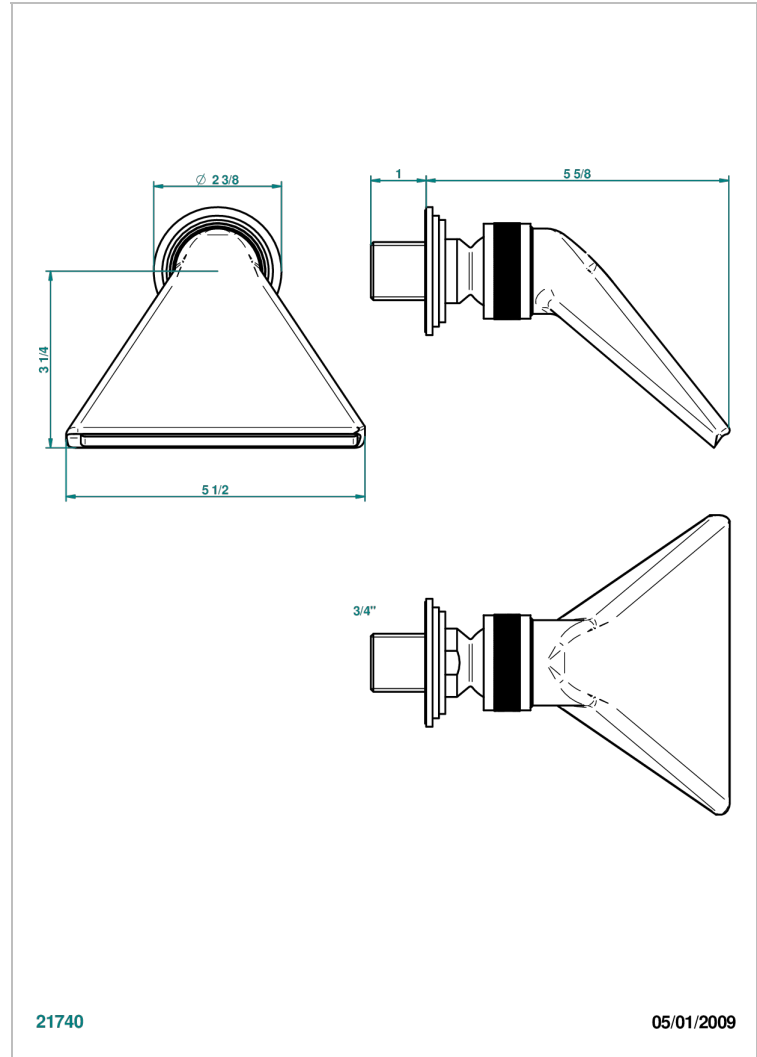

# FRIVOLE

G2R-3640

Sports shower head 3/4"

THG<sup>®</sup>  
PARIS

## CHARACTERISTIC

- Frivole
- Sports shower head 3/4"