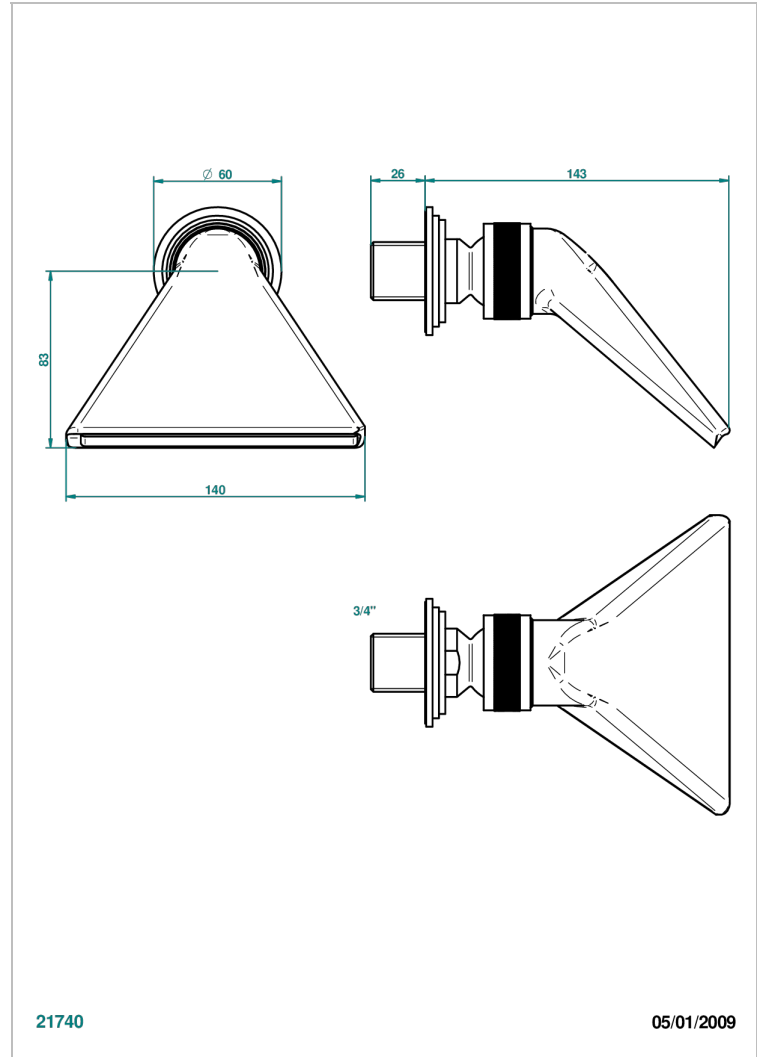

FROUFROU WITH LEVER

G2P-3640

Sports shower head 3/4"

THG[®]
PARIS

CHARACTERISTIC

- Froufrou with lever
- Sports shower head 3/4"

AVAILABLE FINITIONS

Antique nickel - H28
Black ceram - D30
Blush PVD - H62
Brass color PVD - H49
Brown bronze color PVD - F33
Gold color PVD - H52