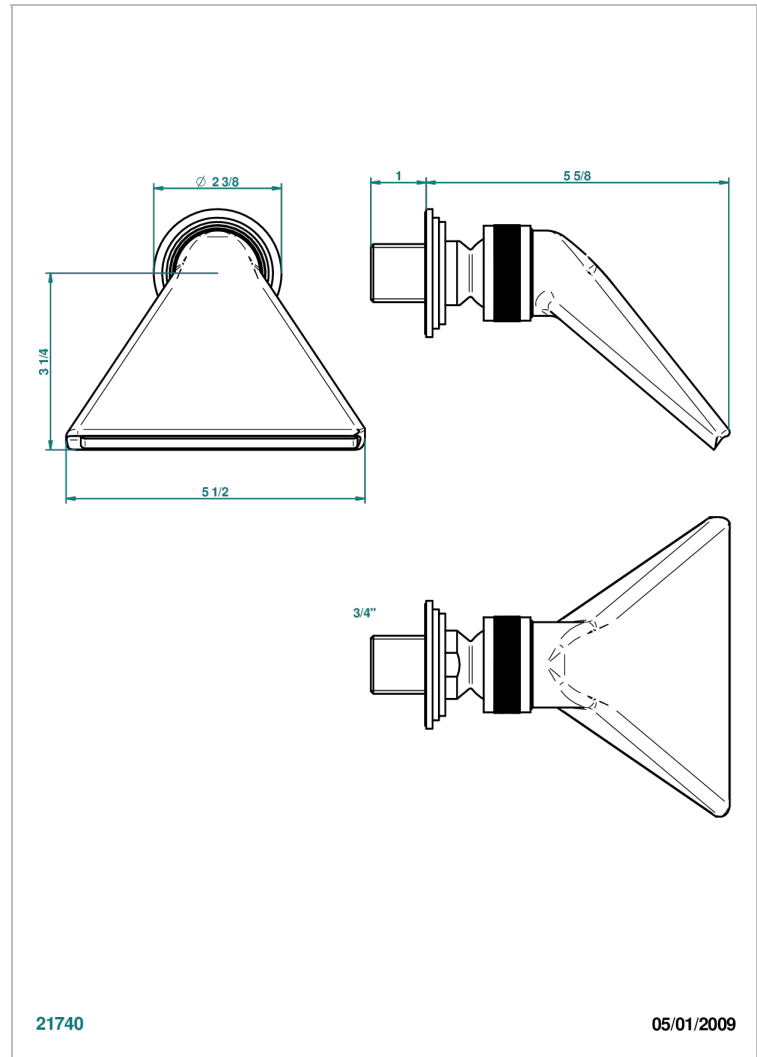

FROUFROU WITH LEVER

G2P-3640

Sports shower head 3/4"

THG[®]
PARIS

CHARACTERISTIC

- Froufrou with lever
- Sports shower head 3/4"

AVAILABLE FINITIONS

Antique nickel - H28
Black ceram - D30
Blush PVD - H62
Brass color PVD - H49
Brown bronze color PVD - F33
Gold color PVD - H52