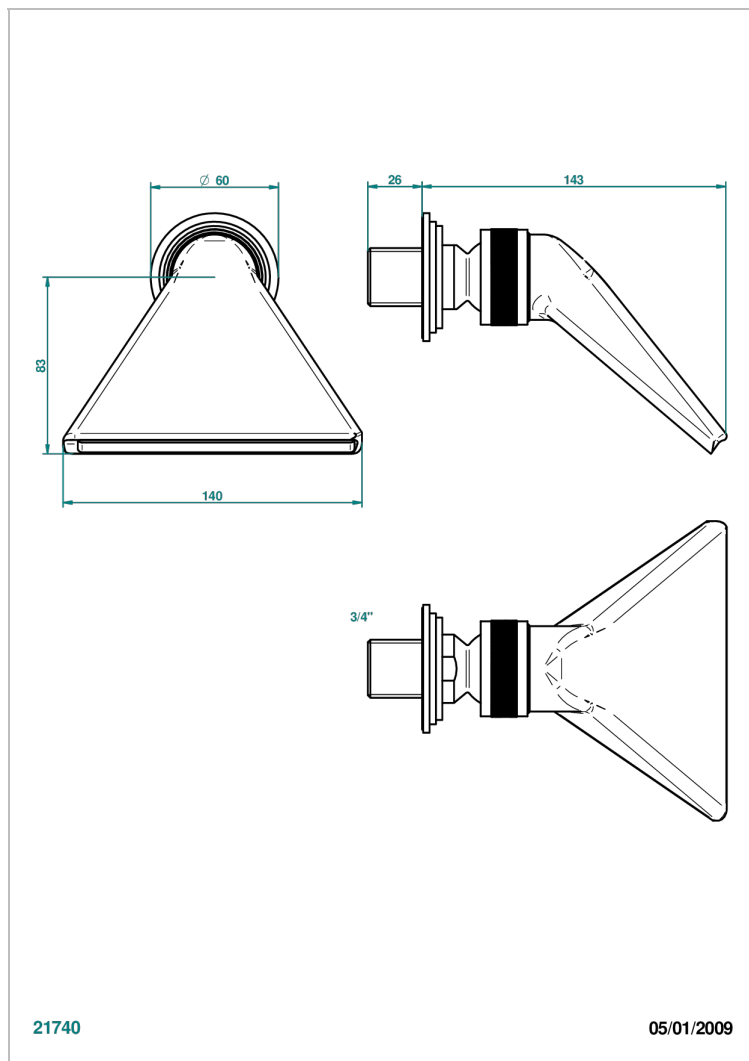

FAUBOURG BLACK PORCELAIN WITH LEVER

G2M-3640

Sports shower head 3/4"

CHARACTERISTIC

- Faubourg Black Porcelain with lever
- Sports shower head 3/4"

AVAILABLE FINITIONS

Antique nickel - H28
Black ceram - D30
Blush PVD - H62
Brass color PVD - H49
Brown bronze color PVD - F33
Gold color PVD - H52