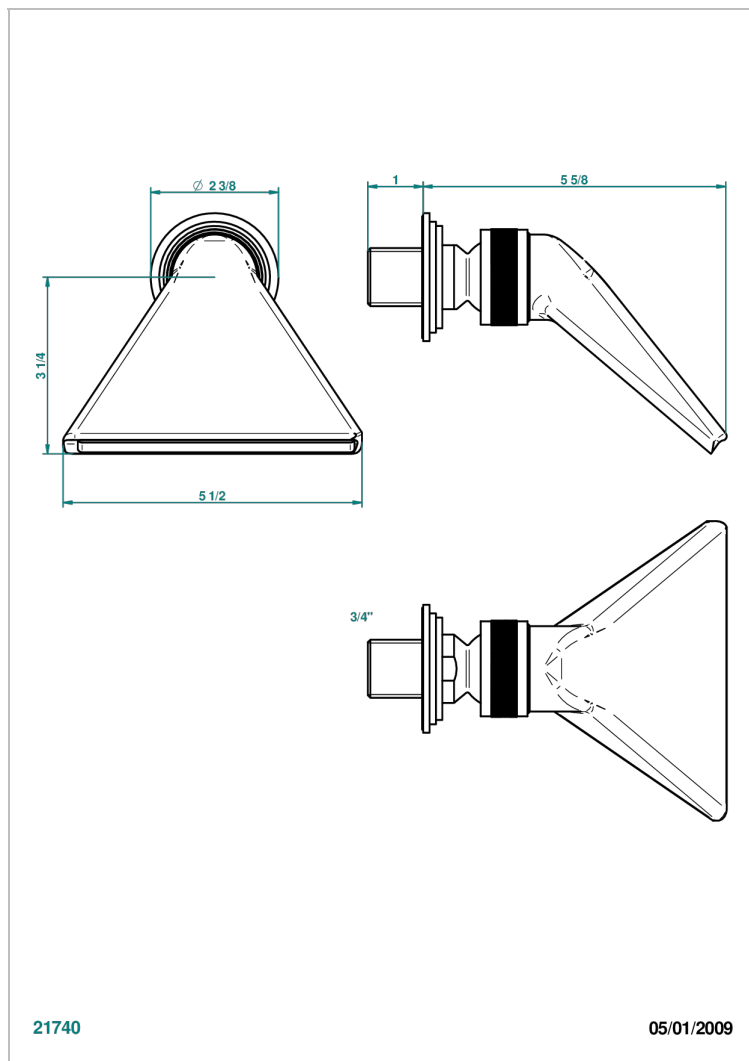

FAUBOURG BLACK PORCELAIN WITH LEVER

G2M-3640

Sports shower head 3/4"

CHARACTERISTIC

- Faubourg Black Porcelain with lever
- Sports shower head 3/4"

AVAILABLE FINITIONS

Antique nickel - H28
Black ceram - D30
Blush PVD - H62
Brass color PVD - H49
Brown bronze color PVD - F33
Gold color PVD - H52