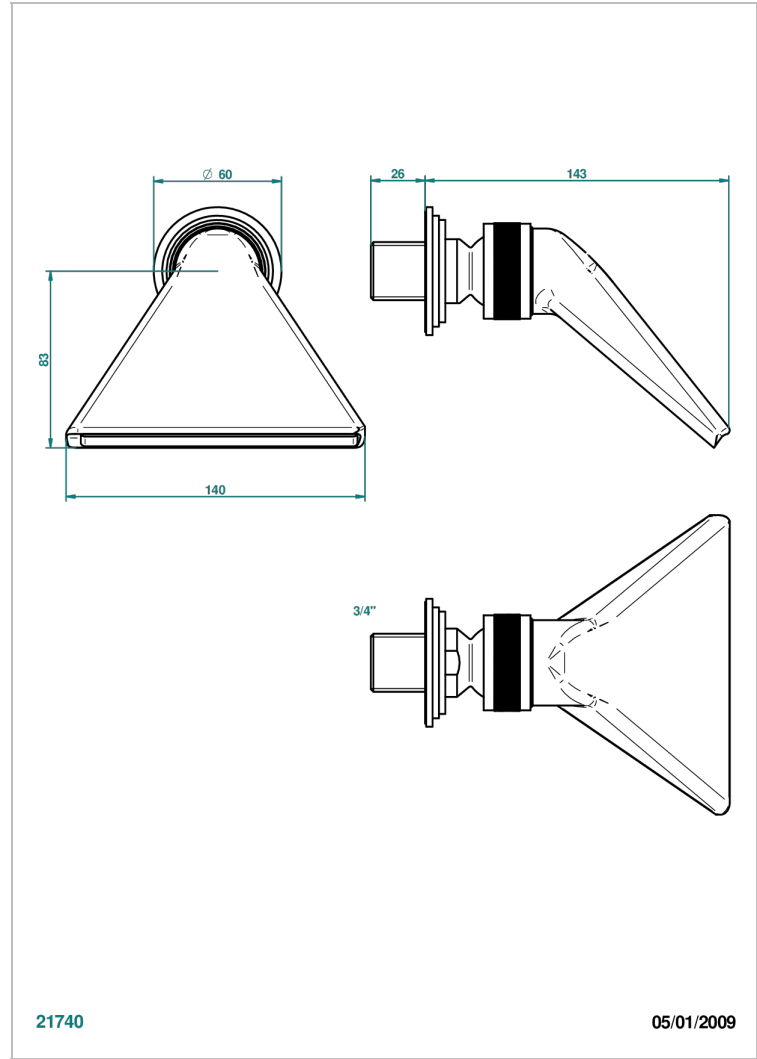

FAUBOURG BLACK PORCELAIN

G2L-3640

Sports shower head 3/4"

THG[®]
PARIS

CHARACTERISTIC

- Faubourg Black Porcelain
- Sports shower head 3/4"

AVAILABLE FINITIONS

Antique nickel - H28
Black ceram - D30
Blush PVD - H62
Brass color PVD - H49
Brown bronze color PVD - F33
Gold color PVD - H52