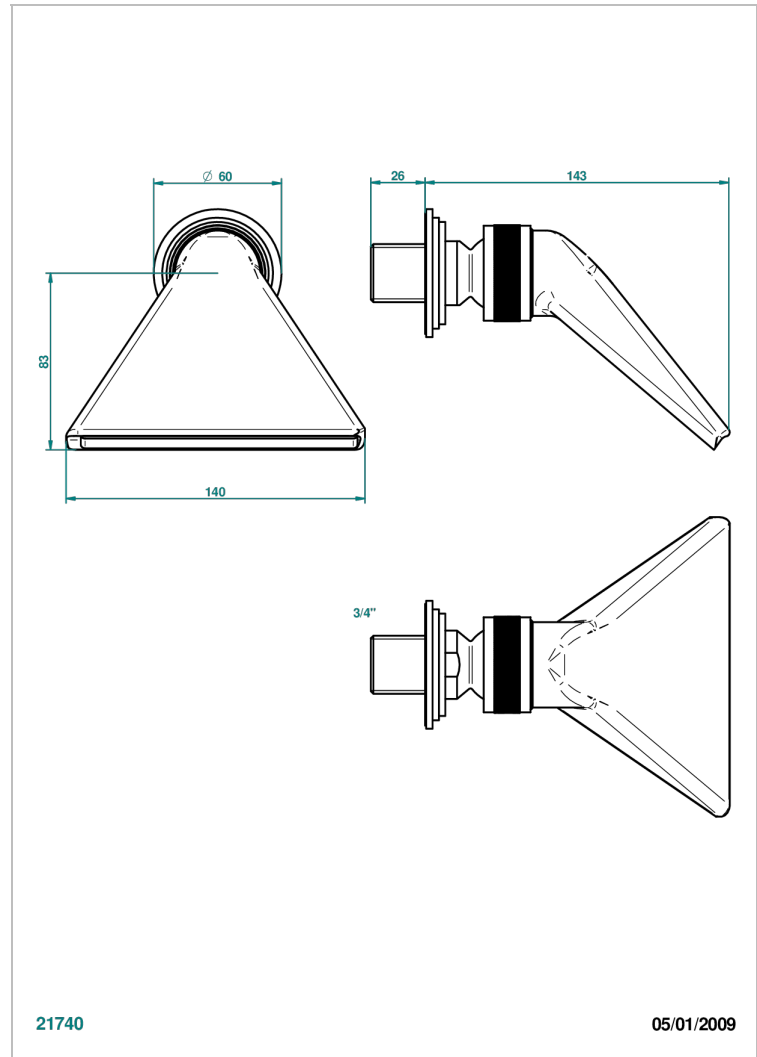

# FAUBOURG WHITE PORCELAIN

G2K-3640

Sports shower head 3/4"

THG<sup>®</sup>  
PARIS

## CHARACTERISTIC

- Faubourg White Porcelain
- Sports shower head 3/4"