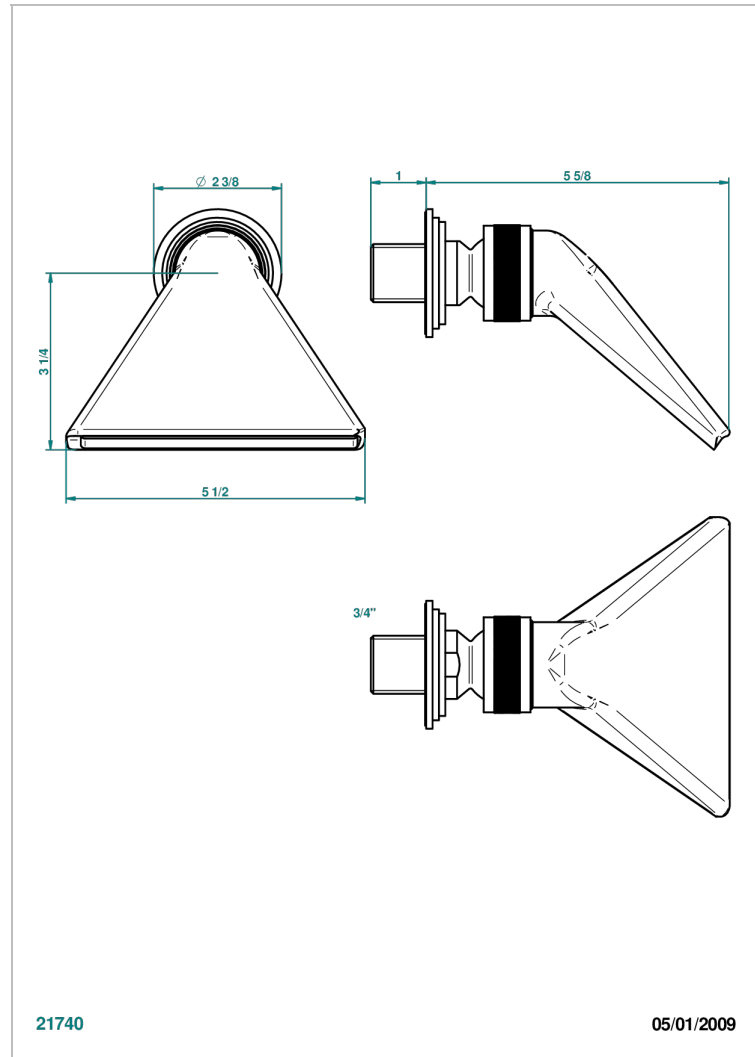

FAUBOURG WHITE PORCELAIN

G2K-3640

Sports shower head 3/4"

THG[®]
PARIS

CHARACTERISTIC

- Faubourg White Porcelain
- Sports shower head 3/4"

AVAILABLE FINITIONS

Antique nickel - H28
Black ceram - D30
Blush PVD - H62
Brass color PVD - H49
Brown bronze color PVD - F33
Gold color PVD - H52