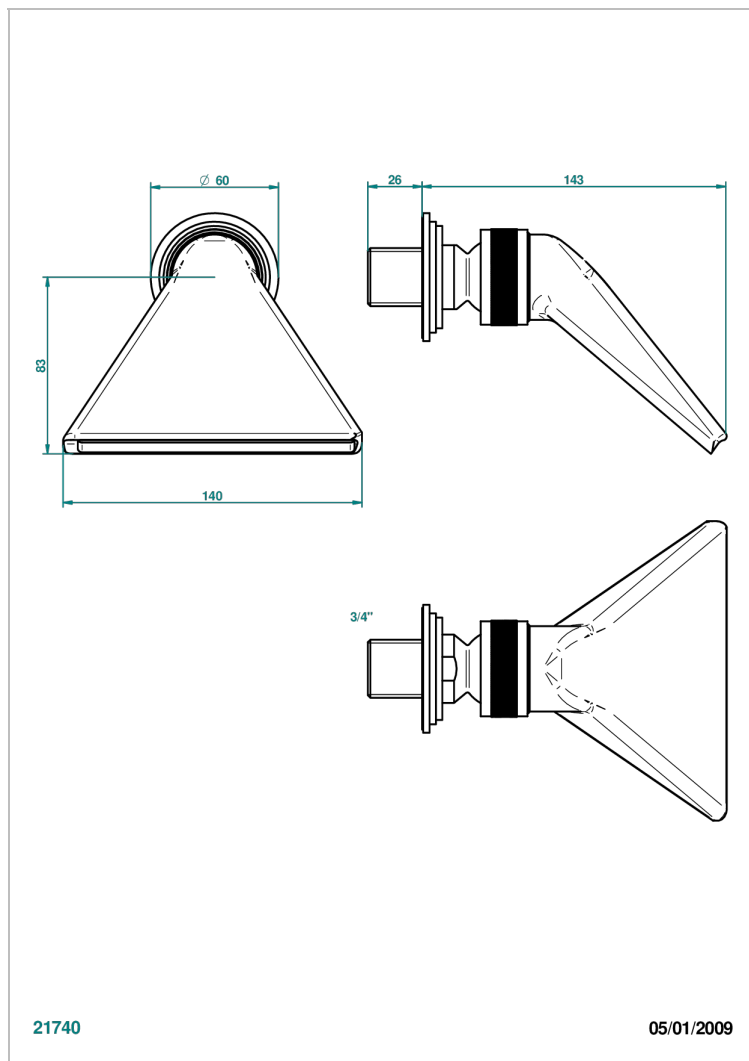

# FAUBOURG WHITE PORCELAIN WITH LEVER

G2J-3640

Sports shower head 3/4"

21740

05/01/2009

## CHARACTERISTIC

- Faubourg White Porcelain with lever
- Sports shower head 3/4"