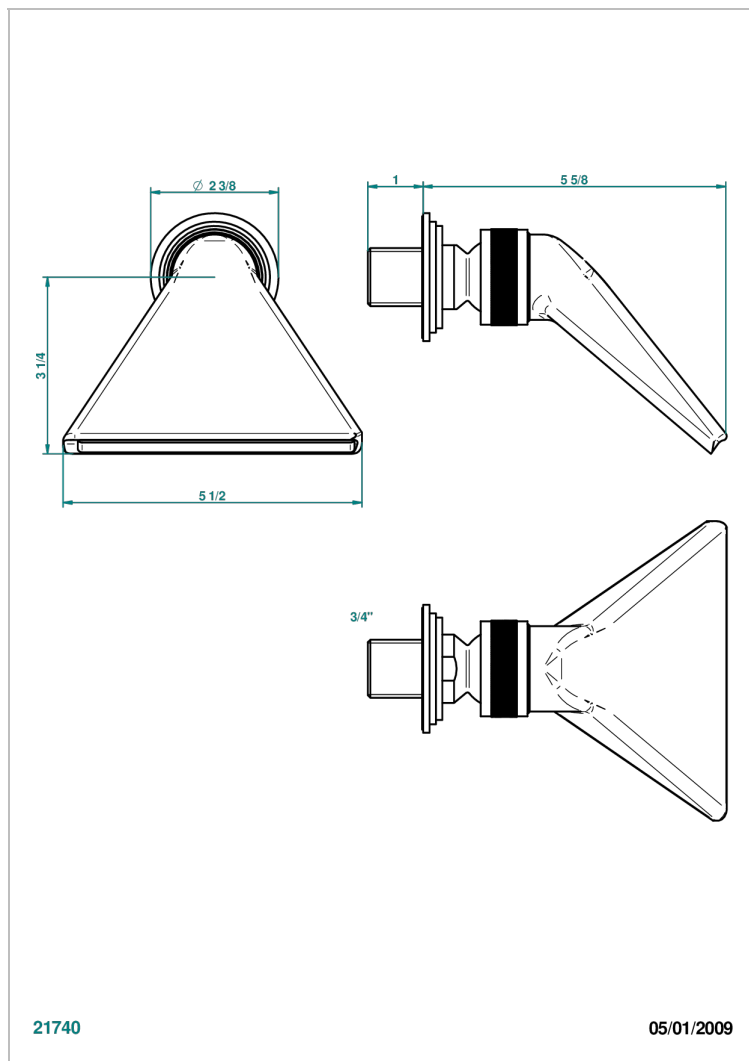

FAUBOURG WHITE PORCELAIN WITH LEVER

G2J-3640

Sports shower head 3/4"

CHARACTERISTIC

- Faubourg White Porcelain with lever
- Sports shower head 3/4"

AVAILABLE FINITIONS

Antique nickel - H28
Black ceram - D30
Blush PVD - H62
Brass color PVD - H49
Brown bronze color PVD - F33
Gold color PVD - H52