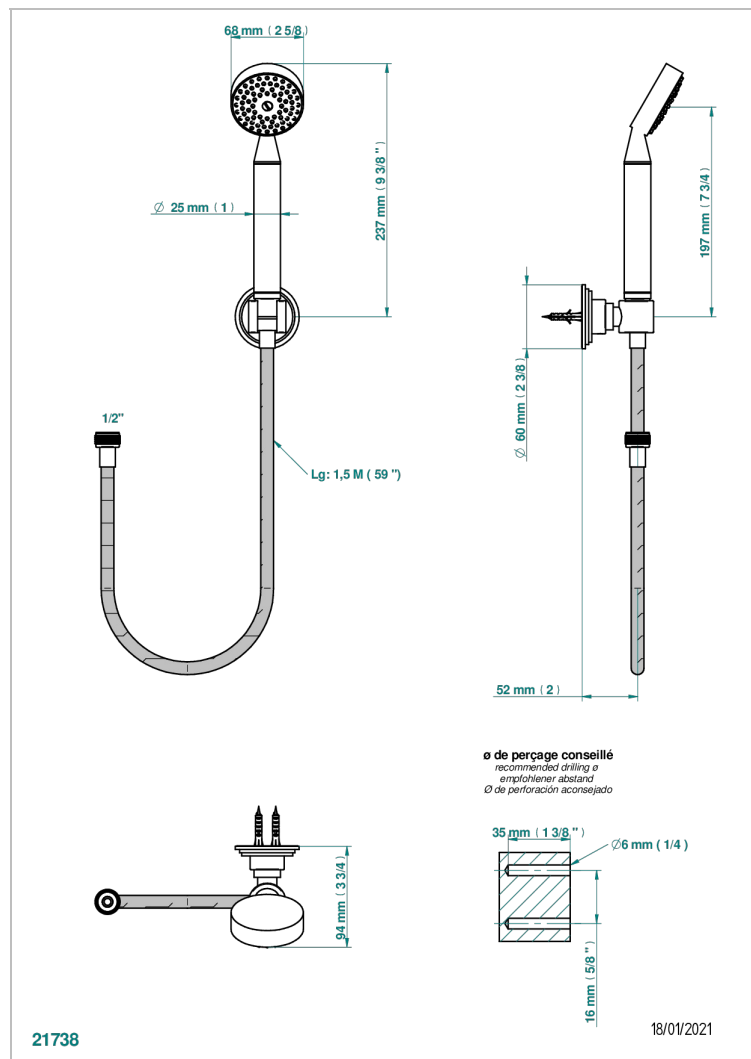

FAUBOURG BLACK PORCELAIN WITH LEVER

G2M-52A

Wall mounted stylised handshower, hose and fix hook

CHARACTERISTIC

- Faubourg Black Porcelain with lever
- Wall mounted stylised handshower, hose and fix hook

TECHNICAL SPECS

- Recommandé : 3 bars (max. 5 bars) - Advised : 43,5 psi (max. 72 psi)
- 9,5 l/min à 3 bars (2.5 gpm at 43.5 psi)

AVAILABLE FINITIONS

Antique nickel - H28
 Black ceram - D30
 Blush PVD - H62
 Brass color PVD - H49
 Brown bronze color PVD - F33
 Gold color PVD - H52

Nickel color PVD - H55
 Polished chrome (color finish) - A02
 Polished chrome / Polished gold (color finish) - G02
 Polished gold (color finish) - F01
 Polished nickel - B01
 Soft gold - F30

Soft matt gold - F31
 Umber PVD - H66