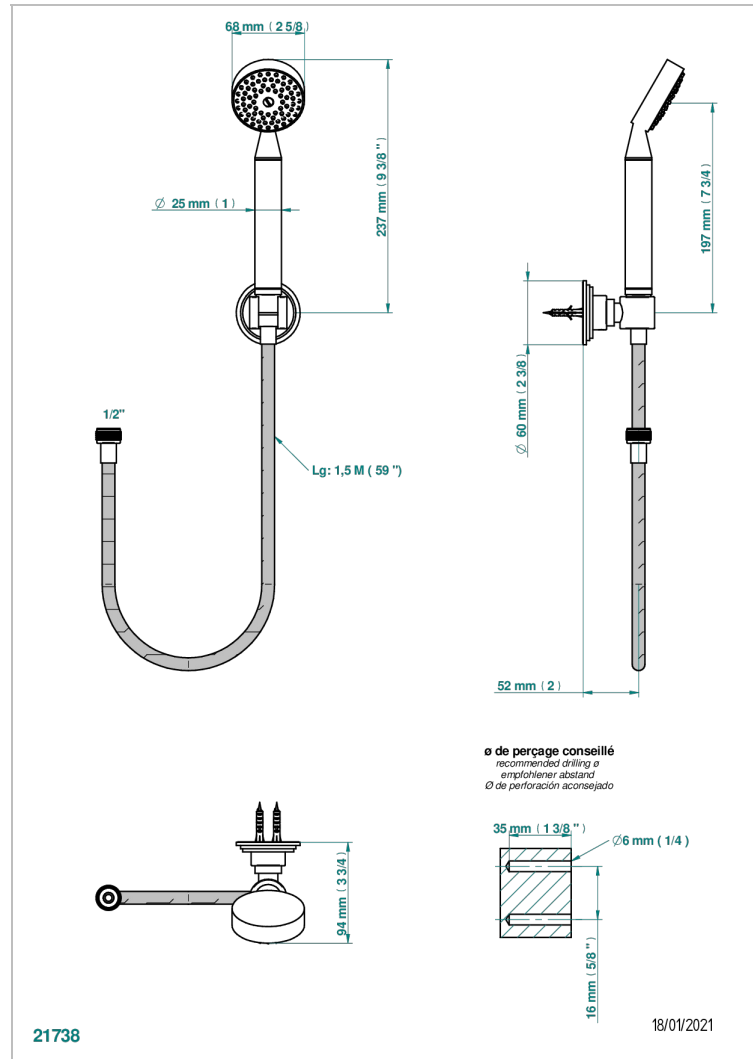

FAUBOURG BLACK PORCELAIN

G2L-52A

Wall mounted stylised handshower, hose and fixed hook - no elbow

CHARACTERISTIC

- Faubourg Black Porcelain
- Wall mounted stylised handshower, hose and fixed hook - no elbow

TECHNICAL SPECS

- Recommandé : 3 bars (max. 5 bars) - Advised : 43,5 psi (max. 72 psi)
- 9,5 l/min à 3 bars (2.5 gpm at 43.5 psi)

AVAILABLE FINITIONS

Black ceram - D30
 Blush PVD - H62
 Brass color PVD - H49
 Brown bronze color PVD - F33
 Chrome polished - A02
 Chrome polished / gold polished - G02

Gold color PVD - H52
 Gold mat - F07
 Gold polished - F01
 Graphite PVD - H64
 Matt Umber PVD - H67
 Matt blush PVD - H60

Matt brass color PVD - H50
 Matt brown bronze color PVD - F34
 Matt chrome (American satin) - C02
 Matt gold color PVD - H53
 Matt graphite PVD - H65
 Matt nickel (American satin) - C01

Matt nickel color PVD - H56
 Natural smoked Brass - A13
 Nickel antique / Sovereign - H28
 Nickel color PVD - H55
 Nickel polished - B01
 Soft gold - F30

Soft matt gold - F31
 Umber PVD - H66