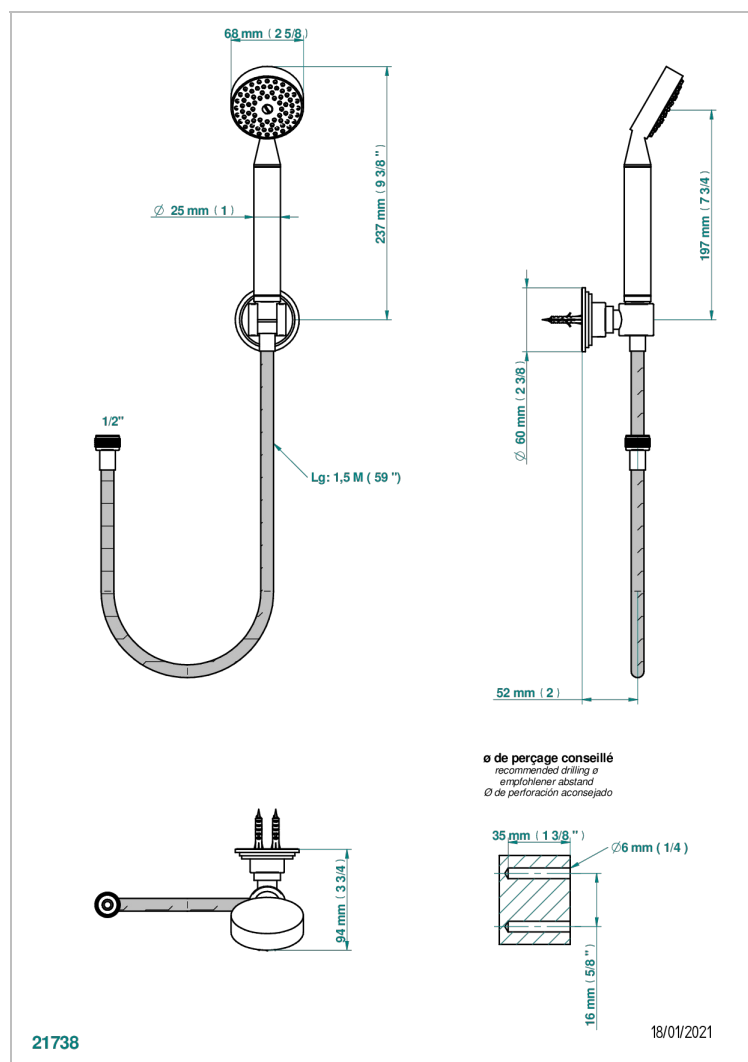

FAUBOURG BLACK PORCELAIN

G2L-52A

Wall mounted stylised handshower, hose and fix hook

CHARACTERISTIC

- Faubourg Black Porcelain
- Wall mounted stylised handshower, hose and fix hook

TECHNICAL SPECS

- Recommandé : 3 bars (max. 5 bars) - Advised : 43,5 psi (max. 72 psi)
- 9,5 l/min à 3 bars (2.5 gpm at 43.5 psi)

AVAILABLE FINITIONS

Antique nickel - H28
 Black ceram - D30
 Blush PVD - H62
 Brass color PVD - H49
 Brown bronze color PVD - F33
 Gold color PVD - H52

Graphite PVD - H64
 Matt Umber PVD - H67
 Matt blush PVD - H60
 Matt brass color PVD - H50
 Matt brown bronze color PVD - F34
 Matt chrome - C02

Soft matt gold - F31
 Umber PVD - H66