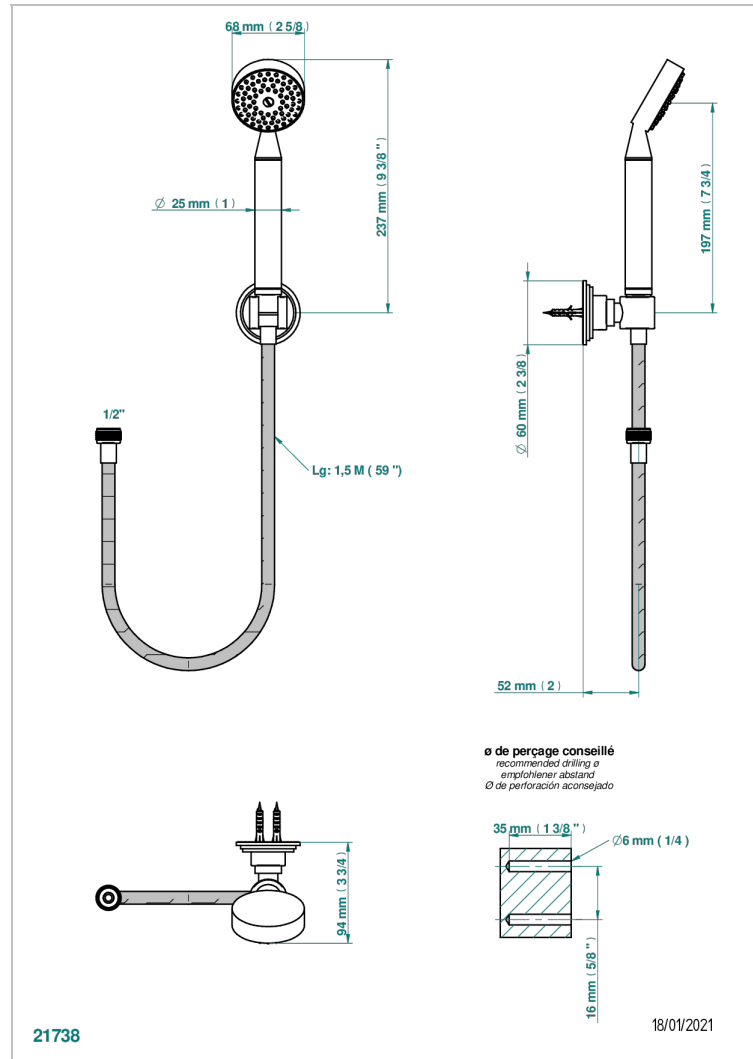

# FAUBOURG WHITE PORCELAIN

G2K-52A

Wall mounted stylised handshower, hose and fixed hook - no elbow

## CHARACTERISTIC

- Faubourg White Porcelain
- Wall mounted stylised handshower, hose and fixed hook - no elbow