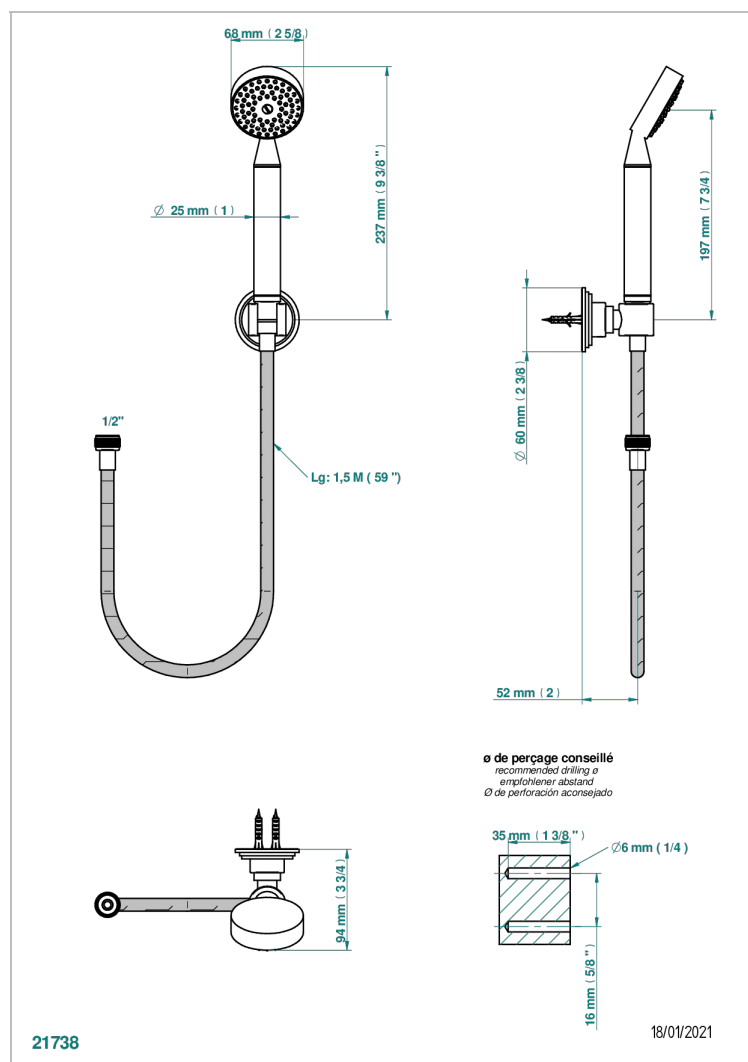

# FAUBOURG WHITE PORCELAIN

G2K-52A

Wall mounted stylised handshower, hose and fix hook

## CHARACTERISTIC

- Faubourg White Porcelain
- Wall mounted stylised handshower, hose and fix hook

## AVAILABLE FINITIONS

Antique nickel - H28  
Black ceram - D30  
Blush PVD - H62  
Brass color PVD - H49  
Brown bronze color PVD - F33  
Gold color PVD - H52

Graphite PVD - H64  
Matt Umber PVD - H67  
Matt blush PVD - H60  
Matt brass color PVD - H50  
Matt brown bronze color PVD - F34  
Matt chrome - C02