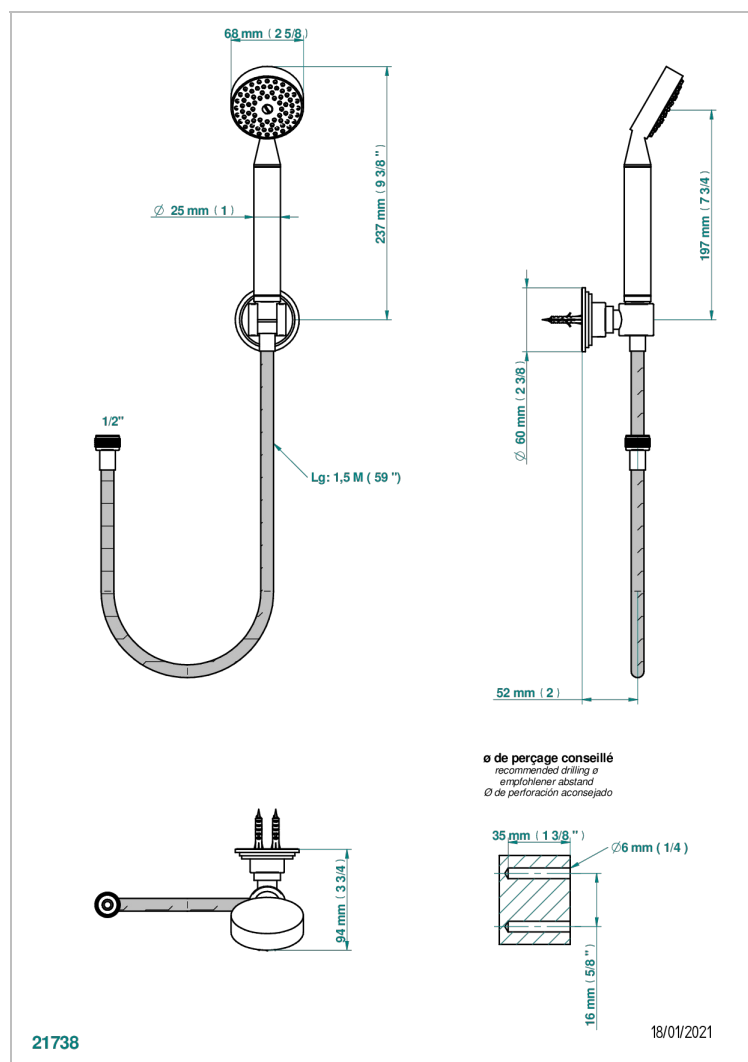

FAUBOURG WHITE PORCELAIN WITH LEVER HANDLES

G2J-52A

Wall mounted stylised handshower, hose and fixed hook - no elbow

CHARACTERISTIC

- Faubourg White Porcelain with lever handles
- Wall mounted stylised handshower, hose and fixed hook - no elbow

TECHNICAL SPECS

- Recommandé : 3 bars (max. 5 bars) - Advised : 43,5 psi (max. 72 psi)
- 9,5 l/min à 3 bars (2.5 gpm at 43.5 psi)

AVAILABLE FINITIONS

Black ceram - D30
 Blush PVD - H62
 Brass color PVD - H49
 Brown bronze color PVD - F33
 Chrome polished - A02
 Chrome polished / gold polished - G02

Gold color PVD - H52
 Gold mat - F07
 Gold polished - F01
 Graphite PVD - H64
 Matt Umber PVD - H67
 Matt blush PVD - H60

Matt brass color PVD - H50
 Matt brown bronze color PVD - F34
 Matt chrome (American satin) - C02
 Matt gold color PVD - H53
 Matt graphite PVD - H65
 Matt nickel (American satin) - C01

Matt nickel color PVD - H56
 Natural smoked Brass - A13
 Nickel antique / Sovereign - H28
 Nickel color PVD - H55
 Nickel polished - B01
 Soft gold - F30

Soft matt gold - F31
 Umber PVD - H66