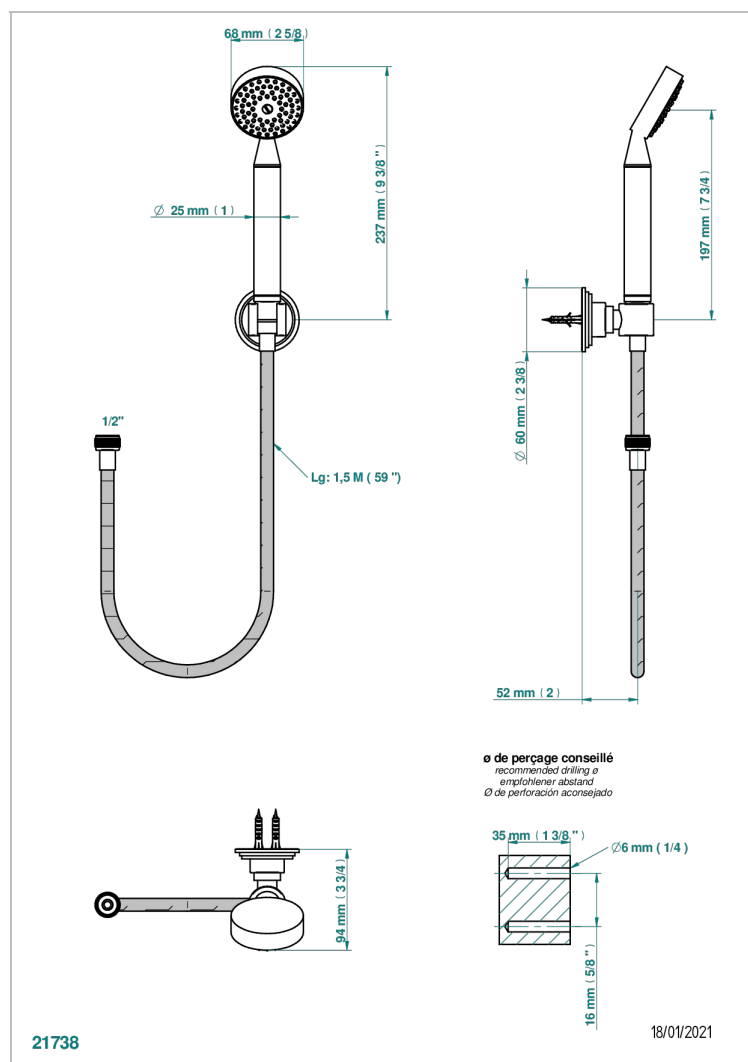

FAUBOURG WHITE PORCELAIN WITH LEVER

G2J-52A

Wall mounted stylised handshower, hose and fix hook

CHARACTERISTIC

- Faubourg White Porcelain with lever
- Wall mounted stylised handshower, hose and fix hook

TECHNICAL SPECS

- Recommandé : 3 bars (max. 5 bars) - Advised : 43,5 psi (max. 72 psi)
- 9,5 l/min à 3 bars (2.5 gpm at 43.5 psi)

AVAILABLE FINITIONS

Antique nickel - H28
 Black ceram - D30
 Blush PVD - H62
 Brass color PVD - H49
 Brown bronze color PVD - F33
 Gold color PVD - H52

Nickel color PVD - H55
 Polished chrome (color finish) - A02
 Polished chrome / Polished gold (color finish) - G02
 Polished gold (color finish) - F01
 Polished nickel - B01
 Soft gold - F30

Soft matt gold - F31
 Umber PVD - H66