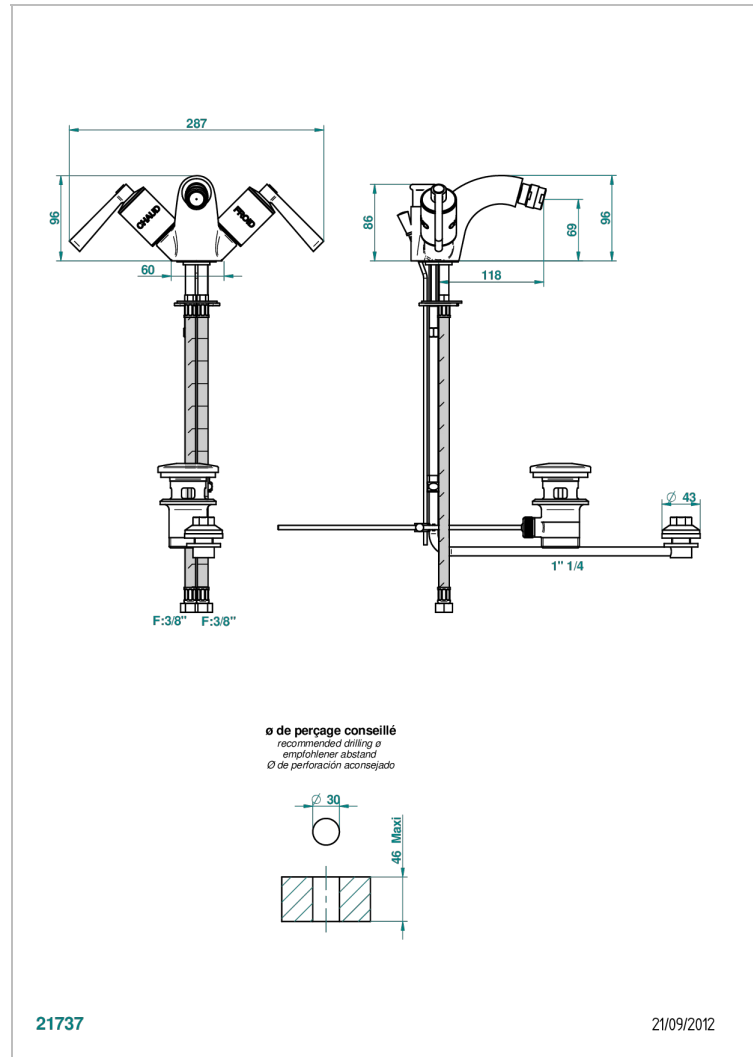

FAUBOURG METAL WITH LEVER

G2U-3205/202

1-hole bidet mixer, swivel jet, ascending spray and pop-up waste

THG[®]
PARIS

CHARACTERISTIC

- Faubourg Metal with lever
- 1-hole bidet mixer, swivel jet, ascending spray and pop-up waste

TECHNICAL SPECS

- Recommandé : 3 bars (max. 5 bars) - Advised : 43,5 psi (max. 72 psi)
- 15 l/min à 3 bars (4 gpm at 43.5 psi)

AVAILABLE FINITIONS

Antique nickel - H28
Black ceram - D30
Blush PVD - H62
Brass color PVD - H49
Brown bronze color PVD - F33
Gold color PVD - H52