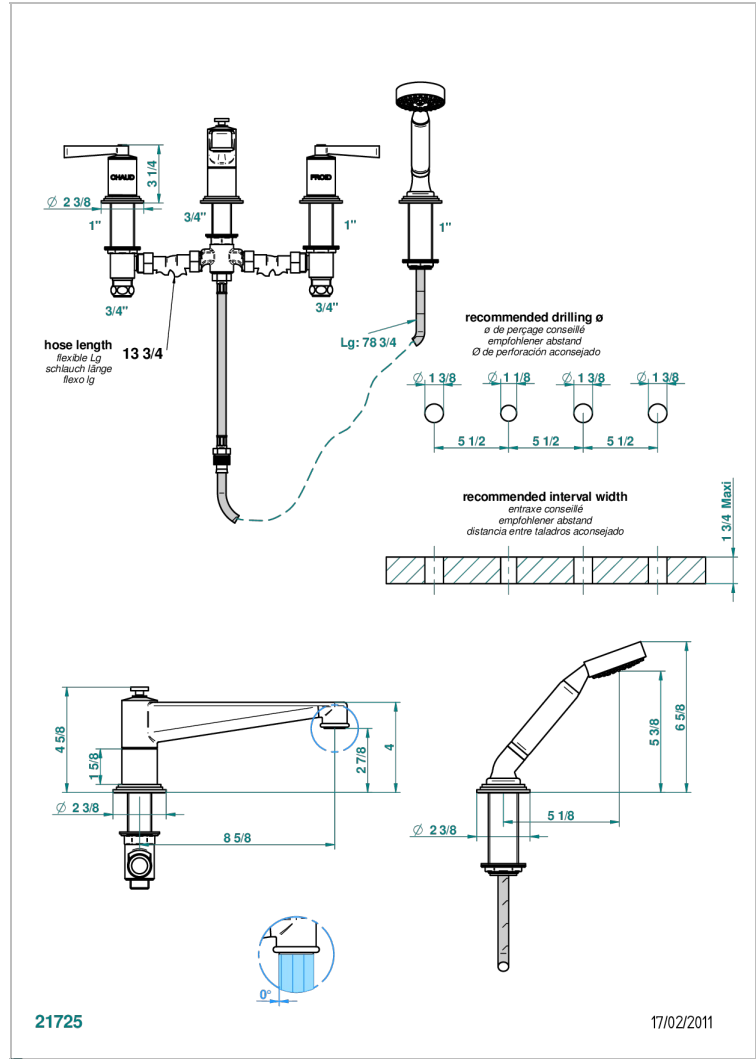

FAUBOURG METAL WITH LEVER

G2U-112BSG

Rim mounted 4-hole bath/shower mixer, diverter to super goliath spout

CHARACTERISTIC

- ACS : 18ACCLY473
- DVGW : DW-6501CO0483
- NF : NF EN 200 - IID/A - Chrome

TECHNICAL SPECS

- Recommandé : 3 bars (max. 5 bars) - Advised : 43,5 psi (max. 72 psi)
- Bec : 35 l/min à 3 bars - Douchette : 9,5 l/min à 3 bars
- Spout : 9.26 gpm at 43.5 psi - Handshower : 2.5 gpm at 43.5 psi

STANDARDS