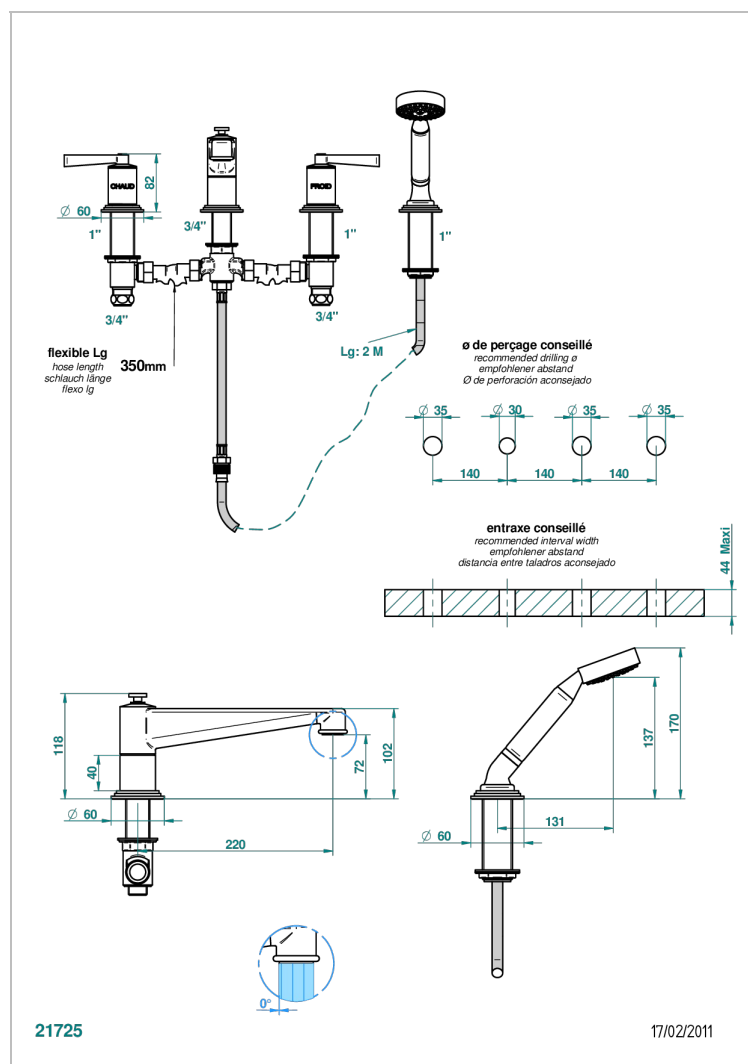

CHAUBOURG METAL WITH LEVER

G2U-112BSG

Rim mounted 4-hole bath/shower mixer, diverter to super goliath spout

CHARACTERISTIC

- ACS : 18ACCLY473
- DVGW : DW-6501CO0483
- NF : NF EN 200 - IID/A - Chrome

TECHNICAL SPECS

- Recommandé : 3 bars (max. 5 bars) - Advised : 43,5 psi (max. 72 psi)
- Bec : 35 l/min à 3 bars - Douchette : 9,5 l/min à 3 bars
- Spout : 9.26 gpm at 43.5 psi - Handshower : 2.5 gpm at 43.5 psi

STANDARDS