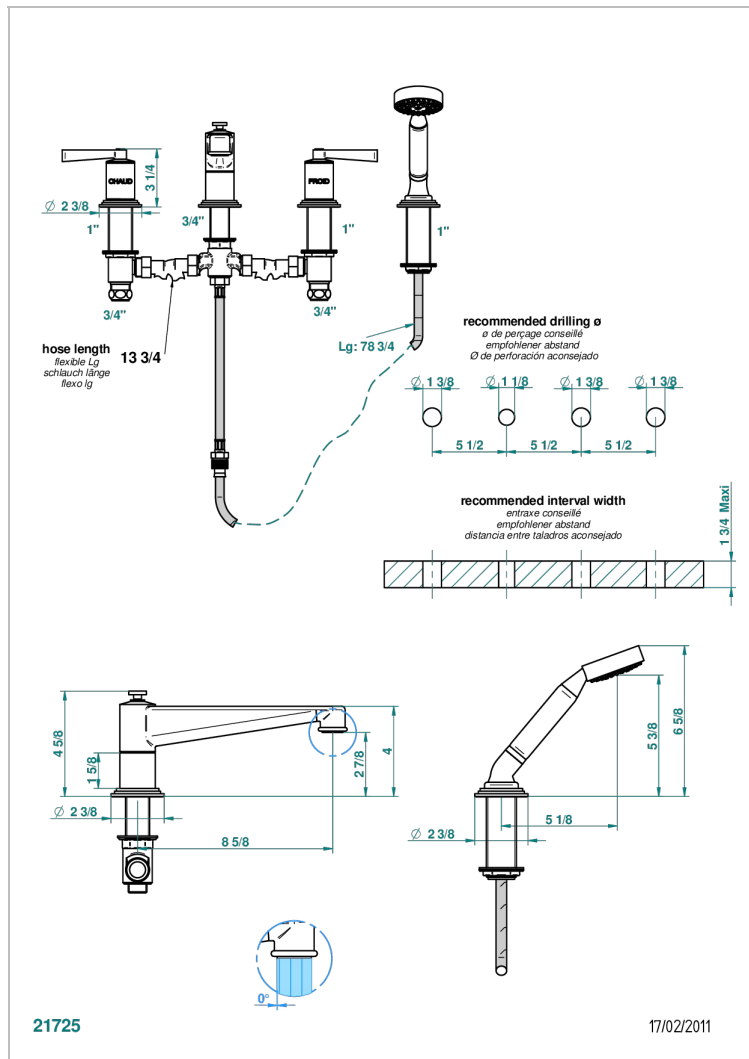

# FAUBOURG METAL WITH LEVER

G2U-112BSG

Rim mounted 4-hole bath/shower mixer, diverter to super goliath spout

## CHARACTERISTIC

- ACS : 18ACCLY473
- DVGW : DW-6501CO0483
- NF : NF EN 200 - IID/A - Chrome

## TECHNICAL SPECS

- Recommandé : 3 bars (max. 5 bars) - Advised : 43,5 psi (max. 72 psi)
- Bec : 35 l/min à 3 bars - Douchette : 9,5 l/min à 3 bars
- Spout : 9.26 gpm at 43.5 psi - Handshower : 2.5 gpm at 43.5 psi